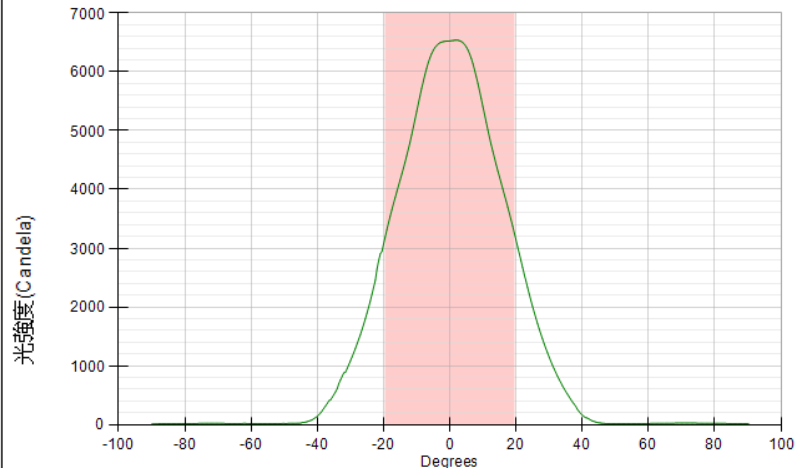

(with frosted reinforced glass)

Type	GL-CFD06DA-35C-WW	GL-CFD06DA-35C-NW	GL-CFD06DA-35C-CW
Energy Used (Main + Sub light)	35W		
Rated Life	30,000 Hours		
Input Voltage	100-240VAC Driver with cUL Certificate Support 277V AC for North America only		
Power Factor (PF)	0.97 at 120VAC, 0.93 at 240VAC		
Dimming Control (3-in-1)	1-10V, 10V PWM, Resistance/Potentiometer		
Color Ring	6000K (default) Red, Green, Blue, Purple, Yellow (optional)		
Energy Used (Main light CoB)	30W		
CCT (color)	3000K	4000K	5000K
Luminous Flux	2250 lm	2450 lm	2450 lm
System Efficacy	75 lm/W	82 lm/W	82 lm/W
CRI (Minimum)	80	80	80
Beam Angle	45° (frosted reinforced glass)		
Dimension	Φ 150 x 220mm		
IP Rating	IP20		
Operation Temperature	-20°C ~ +40°C		
Bundled Driver	GP-HS35P-48CA (Driver Output : Constant Current 0.7A , 33~48V)		
Net Weight	1.9 kg		

Outline / Dimension

GL-CFD06DA-35

GL-CFD06DA-35C

with frosted reinforced glass
(optional)

Luminous Intensity Distribution Diagram

GL-CFD06DA-35-WW-40D / CCT : 3000K

Height	E Avg.	E Max.	Diameter
1.0M	6079 Lx	8865 Lx	69 cm
2.0M	1313 Lx	1814 Lx	139 cm
3.0M	556 Lx	751 Lx	209 cm
4.0M	304 Lx	408 Lx	279 cm
5.0M	192 Lx	255 Lx	349 cm

Luminous Intensity Distribution Diagram

GL-CFD06DA-35-NW-40D / CCT : 4000K

Height	E Avg.	E Max.	Diameter
1.0M	6645 Lx	9750 Lx	70 cm
2.0M	1435 Lx	1990 Lx	141 cm
3.0M	607 Lx	825 Lx	212 cm
4.0M	333 Lx	448 Lx	283 cm
5.0M	209 Lx	279 Lx	354 cm

Luminous Intensity Distribution Diagram

GL-CFD06DA-35-CW-40D / CCT : 5000K

Height	E Avg.	E Max.	Diameter
1.0M	6491 Lx	9780 Lx	72 cm
2.0M	1403 Lx	1982 Lx	145 cm
3.0M	593 Lx	819 Lx	218 cm
4.0M	325 Lx	445 Lx	291 cm
5.0M	204 Lx	277 Lx	363 cm