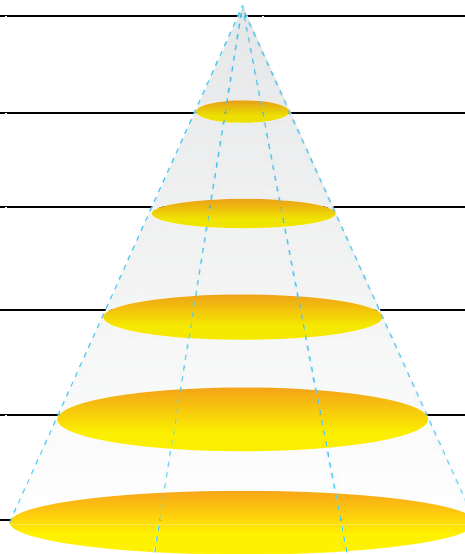

(with frosted reinforced glass)

Type	GL-CFD06DA-35C-WW	GL-CFD06DA-35C-NW	GL-CFD06DA-35C-CW
Energy Used (Main + Sub light)	35W		
Rated Life	30,000 Hours		
Input Voltage	100-240VAC Driver with cUL Certificate Support 277V AC for North America only		
Power Factor (PF)	0.97 at 120VAC, 0.93 at 240VAC		
Dimming Control (3-in-1)	1-10V, 10V PWM, Resistance/Potentiometer		
Color Ring	6000K (default) Red, Green, Blue, Purple, Yellow (optional)		
Energy Used (Main light CoB)	30W		
CCT (color)	3000K	4000K	5000K
Luminous Flux	2250 lm	2450 lm	2450 lm
System Efficacy	75 lm/W	82 lm/W	82 lm/W
CRI (Minimum)	80	80	80
Beam Angle	45° (frosted reinforced glass)		
Dimension	Φ 150 x 220mm		
IP Rating	IP20		
Operation Temperature	-20°C ~ +40°C		
Bundled Driver	GP-HS35P-48CA (Driver Output : Constant Current 0.7A , 33~48V)		
Net Weight	1.9 kg		

Outline / Dimension

GL-CFD06DA-35

GL-CFD06DA-35C

with frosted reinforced glass
(optional)

Luminous Intensity Distribution Diagram

GL-CFD06DA-35-WW-40D / CCT : 3000K

Height	E Avg.	E Max.	Diameter
1.0M	6079 Lx	8865 Lx	69 cm
2.0M	1313 Lx	1814 Lx	139 cm
3.0M	556 Lx	751 Lx	209 cm
4.0M	304 Lx	408 Lx	279 cm
5.0M	192 Lx	255 Lx	349 cm

Luminous Intensity Distribution Diagram

GL-CFD06DA-35-NW-40D / CCT : 4000K

Height	E Avg.	E Max.	Diameter
1.0M	6645 Lx	9750 Lx	70 cm
2.0M	1435 Lx	1990 Lx	141 cm
3.0M	607 Lx	825 Lx	212 cm
4.0M	333 Lx	448 Lx	283 cm
5.0M	209 Lx	279 Lx	354 cm

Luminous Intensity Distribution Diagram

GL-CFD06DA-35-CW-40D / CCT : 5000K

Height	E Avg.	E Max.	Diameter
1.0M	6491 Lx	9780 Lx	72 cm
2.0M	1403 Lx	1982 Lx	145 cm
3.0M	593 Lx	819 Lx	218 cm
4.0M	325 Lx	445 Lx	291 cm
5.0M	204 Lx	277 Lx	363 cm