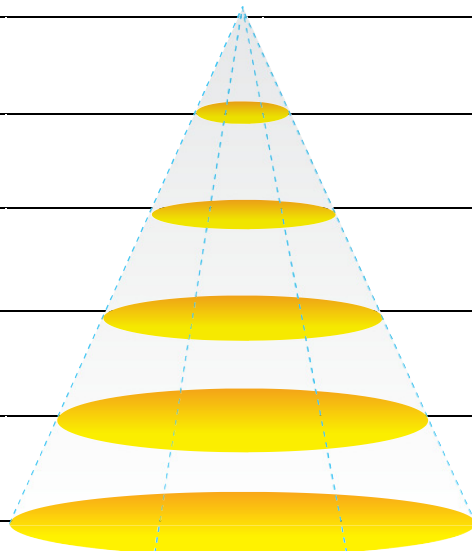

(with frosted reinforced glass)

Type	GL-CFD06DA-35C-WW	GL-CFD06DA-35C-NW	GL-CFD06DA-35C-CW
Energy Used (Main + Sub light)	35W		
Rated Life	30,000 Hours		
Input Voltage	100-240VAC Driver with cUL Certificate Support 277V AC for North America only		
Power Factor (PF)	0.97 at 120VAC, 0.93 at 240VAC		
Dimming Control (3-in-1)	1-10V, 10V PWM, Resistance/Potentiometer		
Color Ring	6000K (default) Red, Green, Blue, Purple, Yellow (optional)		
Energy Used (Main light CoB)	30W		
CCT (color)	3000K	4000K	5000K
Luminous Flux	2250 lm	2450 lm	2450 lm
System Efficacy	75 lm/W	82 lm/W	82 lm/W
CRI (Minimum)	80	80	80
Beam Angle	45° (frosted reinforced glass)		
Dimension	Φ 150 x 220mm		
IP Rating	IP20		
Operation Temperature	-20°C ~ +40°C		
Bundled Driver	GP-HS35P-48CA (Driver Output : Constant Current 0.7A , 33~48V)		
Net Weight	1.9 kg		

Outline / Dimension

GL-CFD06DA-35

GL-CFD06DA-35C

with frosted reinforced glass
(optional)

Luminous Intensity Distribution Diagram

GL-CFD06DA-35-WW-40D / CCT : 3000K

Height	E Avg.	E Max.	Diameter
1.0M	6079 Lx	8865 Lx	69 cm
2.0M	1313 Lx	1814 Lx	139 cm
3.0M	556 Lx	751 Lx	209 cm
4.0M	304 Lx	408 Lx	279 cm
5.0M	192 Lx	255 Lx	349 cm

Luminous Intensity Distribution Diagram

GL-CFD06DA-35-NW-40D / CCT : 4000K

Height	E Avg.	E Max.	Diameter
1.0M	6645 Lx	9750 Lx	70 cm
2.0M	1435 Lx	1990 Lx	141 cm
3.0M	607 Lx	825 Lx	212 cm
4.0M	333 Lx	448 Lx	283 cm
5.0M	209 Lx	279 Lx	354 cm

Luminous Intensity Distribution Diagram

GL-CFD06DA-35-CW-40D / CCT : 5000K

Height	E Avg.	E Max.	Diameter
1.0M	6491 Lx	9780 Lx	72 cm
2.0M	1403 Lx	1982 Lx	145 cm
3.0M	593 Lx	819 Lx	218 cm
4.0M	325 Lx	445 Lx	291 cm
5.0M	204 Lx	277 Lx	363 cm