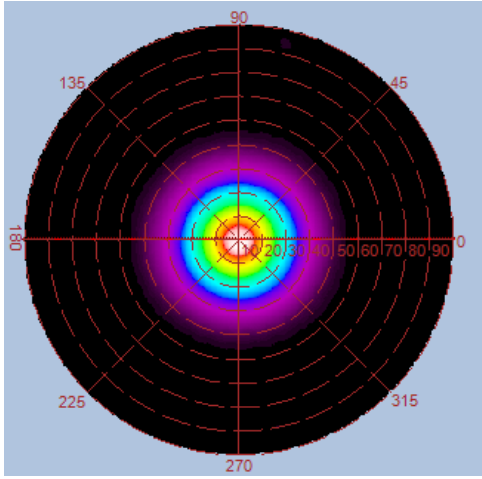

(with frosted reinforced glass)

Type	GL-CFD06DA-35C-WW	GL-CFD06DA-35C-NW	GL-CFD06DA-35C-CW
Energy Used (Main + Sub light)	35W		
Rated Life	30,000 Hours		
Input Voltage	100-240VAC Driver with cUL Certificate Support 277V AC for North America only		
Power Factor (PF)	0.97 at 120VAC, 0.93 at 240VAC		
Dimming Control (3-in-1)	1-10V, 10V PWM, Resistance/Potentiometer		
Color Ring	6000K (default) Red, Green, Blue, Purple, Yellow (optional)		
Energy Used (Main light CoB)	30W		
CCT (color)	3000K	4000K	5000K
Luminous Flux	2250 lm	2450 lm	2450 lm
System Efficacy	75 lm/W	82 lm/W	82 lm/W
CRI (Minimum)	80	80	80
Beam Angle	45° (frosted reinforced glass)		
Dimension	Φ 150 x 220mm		
IP Rating	IP20		
Operation Temperature	-20°C ~ +40°C		
Bundled Driver	GP-HS35P-48CA (Driver Output : Constant Current 0.7A , 33~48V)		
Net Weight	1.9 kg		

Outline / Dimension

GL-CFD06DA-35

GL-CFD06DA-35C

with frosted reinforced glass
(optional)

Luminous Intensity Distribution Diagram

GL-CFD06DA-35-WW-40D / CCT : 3000K

Height	E Avg.	E Max.	Diameter
1.0M	6079 Lx	8865 Lx	69 cm
2.0M	1313 Lx	1814 Lx	139 cm
3.0M	556 Lx	751 Lx	209 cm
4.0M	304 Lx	408 Lx	279 cm
5.0M	192 Lx	255 Lx	349 cm

Luminous Intensity Distribution Diagram

GL-CFD06DA-35-NW-40D / CCT : 4000K

Height	E Avg.	E Max.	Diameter
1.0M	6645 Lx	9750 Lx	70 cm
2.0M	1435 Lx	1990 Lx	141 cm
3.0M	607 Lx	825 Lx	212 cm
4.0M	333 Lx	448 Lx	283 cm
5.0M	209 Lx	279 Lx	354 cm

Luminous Intensity Distribution Diagram

GL-CFD06DA-35-CW-40D / CCT : 5000K

Height	E Avg.	E Max.	Diameter
1.0M	6491 Lx	9780 Lx	72 cm
2.0M	1403 Lx	1982 Lx	145 cm
3.0M	593 Lx	819 Lx	218 cm
4.0M	325 Lx	445 Lx	291 cm
5.0M	204 Lx	277 Lx	363 cm