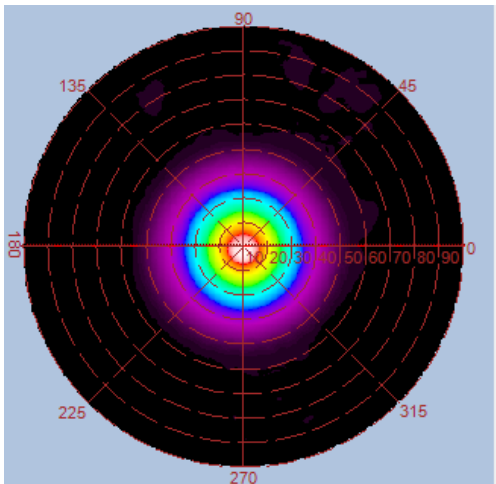

(with frosted reinforced glass)

Type	GL-CFD06DA-35C-WW	GL-CFD06DA-35C-NW	GL-CFD06DA-35C-CW
Energy Used (Main + Sub light)	35W		
Rated Life	30,000 Hours		
Input Voltage	100-240VAC Driver with cUL Certificate Support 277V AC for North America only		
Power Factor (PF)	0.97 at 120VAC, 0.93 at 240VAC		
Dimming Control (3-in-1)	1-10V, 10V PWM, Resistance/Potentiometer		
Color Ring	6000K (default) Red, Green, Blue, Purple, Yellow (optional)		
Energy Used (Main light CoB)	30W		
CCT (color)	3000K	4000K	5000K
Luminous Flux	2250 lm	2450 lm	2450 lm
System Efficacy	75 lm/W	82 lm/W	82 lm/W
CRI (Minimum)	80	80	80
Beam Angle	45° (frosted reinforced glass)		
Dimension	Φ 150 x 220mm		
IP Rating	IP20		
Operation Temperature	-20°C ~ +40°C		
Bundled Driver	GP-HS35P-48CA (Driver Output : Constant Current 0.7A , 33~48V)		
Net Weight	1.9 kg		

Outline / Dimension

GL-CFD06DA-35

GL-CFD06DA-35C

with frosted reinforced glass
(optional)

Luminous Intensity Distribution Diagram

GL-CFD06DA-35-WW-40D / CCT : 3000K

Height	E Avg.	E Max.	Diameter
1.0M	6079 Lx	8865 Lx	69 cm
2.0M	1313 Lx	1814 Lx	139 cm
3.0M	556 Lx	751 Lx	209 cm
4.0M	304 Lx	408 Lx	279 cm
5.0M	192 Lx	255 Lx	349 cm

Luminous Intensity Distribution Diagram

GL-CFD06DA-35-NW-40D / CCT : 4000K

Height	E Avg.	E Max.	Diameter
1.0M	6645 Lx	9750 Lx	70 cm
2.0M	1435 Lx	1990 Lx	141 cm
3.0M	607 Lx	825 Lx	212 cm
4.0M	333 Lx	448 Lx	283 cm
5.0M	209 Lx	279 Lx	354 cm

Luminous Intensity Distribution Diagram

GL-CFD06DA-35-CW-40D / CCT : 5000K

Height	E Avg.	E Max.	Diameter
1.0M	6491 Lx	9780 Lx	72 cm
2.0M	1403 Lx	1982 Lx	145 cm
3.0M	593 Lx	819 Lx	218 cm
4.0M	325 Lx	445 Lx	291 cm
5.0M	204 Lx	277 Lx	363 cm