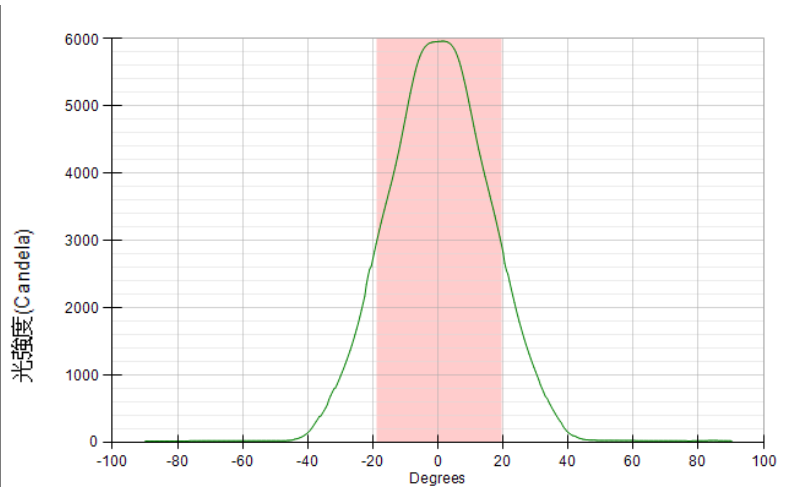

(with frosted reinforced glass)

Type	GL-CFD06DA-35C-WW	GL-CFD06DA-35C-NW	GL-CFD06DA-35C-CW
Energy Used (Main + Sub light)	35W		
Rated Life	30,000 Hours		
Input Voltage	100-240VAC Driver with cUL Certificate Support 277V AC for North America only		
Power Factor (PF)	0.97 at 120VAC, 0.93 at 240VAC		
Dimming Control (3-in-1)	1-10V, 10V PWM, Resistance/Potentiometer		
Color Ring	6000K (default) Red, Green, Blue, Purple, Yellow (optional)		
Energy Used (Main light CoB)	30W		
CCT (color)	3000K	4000K	5000K
Luminous Flux	2250 lm	2450 lm	2450 lm
System Efficacy	75 lm/W	82 lm/W	82 lm/W
CRI (Minimum)	80	80	80
Beam Angle	45° (frosted reinforced glass)		
Dimension	Φ 150 x 220mm		
IP Rating	IP20		
Operation Temperature	-20°C ~ +40°C		
Bundled Driver	GP-HS35P-48CA (Driver Output : Constant Current 0.7A , 33~48V)		
Net Weight	1.9 kg		

Outline / Dimension

GL-CFD06DA-35

GL-CFD06DA-35C

with frosted reinforced glass
(optional)

Luminous Intensity Distribution Diagram

GL-CFD06DA-35-WW-40D / CCT : 3000K

Height	E Avg.	E Max.	Diameter
1.0M	6079 Lx	8865 Lx	69 cm
2.0M	1313 Lx	1814 Lx	139 cm
3.0M	556 Lx	751 Lx	209 cm
4.0M	304 Lx	408 Lx	279 cm
5.0M	192 Lx	255 Lx	349 cm

Luminous Intensity Distribution Diagram

GL-CFD06DA-35-NW-40D / CCT : 4000K

Height	E Avg.	E Max.	Diameter
1.0M	6645 Lx	9750 Lx	70 cm
2.0M	1435 Lx	1990 Lx	141 cm
3.0M	607 Lx	825 Lx	212 cm
4.0M	333 Lx	448 Lx	283 cm
5.0M	209 Lx	279 Lx	354 cm

Luminous Intensity Distribution Diagram

GL-CFD06DA-35-CW-40D / CCT : 5000K

Height	E Avg.	E Max.	Diameter
1.0M	6491 Lx	9780 Lx	72 cm
2.0M	1403 Lx	1982 Lx	145 cm
3.0M	593 Lx	819 Lx	218 cm
4.0M	325 Lx	445 Lx	291 cm
5.0M	204 Lx	277 Lx	363 cm