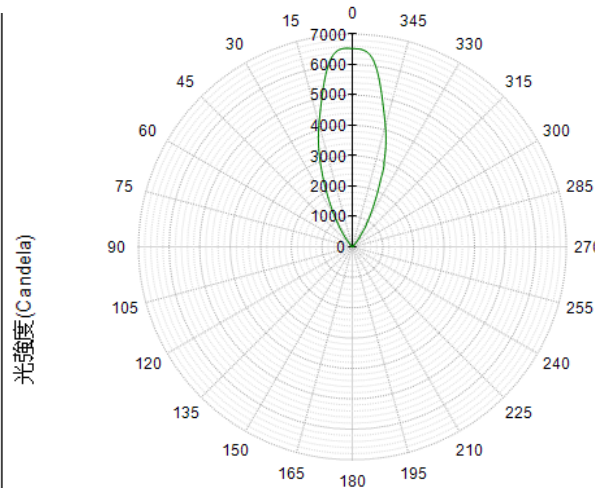

(with frosted reinforced glass)

Type	GL-CFD06DA-35C-WW	GL-CFD06DA-35C-NW	GL-CFD06DA-35C-CW
Energy Used (Main + Sub light)	35W		
Rated Life	30,000 Hours		
Input Voltage	100-240VAC Driver with cUL Certificate Support 277V AC for North America only		
Power Factor (PF)	0.97 at 120VAC, 0.93 at 240VAC		
Dimming Control (3-in-1)	1-10V, 10V PWM, Resistance/Potentiometer		
Color Ring	6000K (default) Red, Green, Blue, Purple, Yellow (optional)		
Energy Used (Main light CoB)	30W		
CCT (color)	3000K	4000K	5000K
Luminous Flux	2250 lm	2450 lm	2450 lm
System Efficacy	75 lm/W	82 lm/W	82 lm/W
CRI (Minimum)	80	80	80
Beam Angle	45° (frosted reinforced glass)		
Dimension	Φ 150 x 220mm		
IP Rating	IP20		
Operation Temperature	-20°C ~ +40°C		
Bundled Driver	GP-HS35P-48CA (Driver Output : Constant Current 0.7A , 33~48V)		
Net Weight	1.9 kg		

Outline / Dimension

GL-CFD06DA-35

GL-CFD06DA-35C

with frosted reinforced glass
(optional)

Luminous Intensity Distribution Diagram

GL-CFD06DA-35-WW-40D / CCT : 3000K

Height	E Avg.	E Max.	Diameter
1.0M	6079 Lx	8865 Lx	69 cm
2.0M	1313 Lx	1814 Lx	139 cm
3.0M	556 Lx	751 Lx	209 cm
4.0M	304 Lx	408 Lx	279 cm
5.0M	192 Lx	255 Lx	349 cm

Luminous Intensity Distribution Diagram

GL-CFD06DA-35-NW-40D / CCT : 4000K

Height	E Avg.	E Max.	Diameter
1.0M	6645 Lx	9750 Lx	70 cm
2.0M	1435 Lx	1990 Lx	141 cm
3.0M	607 Lx	825 Lx	212 cm
4.0M	333 Lx	448 Lx	283 cm
5.0M	209 Lx	279 Lx	354 cm

Luminous Intensity Distribution Diagram

GL-CFD06DA-35-CW-40D / CCT : 5000K

Height	E Avg.	E Max.	Diameter
1.0M	6491 Lx	9780 Lx	72 cm
2.0M	1403 Lx	1982 Lx	145 cm
3.0M	593 Lx	819 Lx	218 cm
4.0M	325 Lx	445 Lx	291 cm
5.0M	204 Lx	277 Lx	363 cm