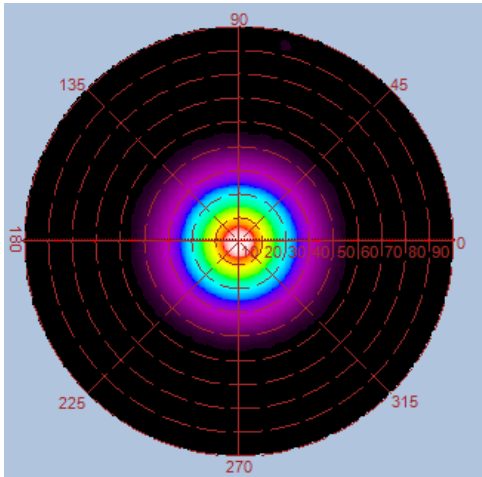

(with frosted reinforced glass)

Type	GL-CFD06DA-35C-WW	GL-CFD06DA-35C-NW	GL-CFD06DA-35C-CW
Energy Used (Main + Sub light)	35W		
Rated Life	30,000 Hours		
Input Voltage	100-240VAC Driver with cUL Certificate Support 277V AC for North America only		
Power Factor (PF)	0.97 at 120VAC, 0.93 at 240VAC		
Dimming Control (3-in-1)	1-10V, 10V PWM, Resistance/Potentiometer		
Color Ring	6000K (default) Red, Green, Blue, Purple, Yellow (optional)		
Energy Used (Main light CoB)	30W		
CCT (color)	3000K	4000K	5000K
Luminous Flux	2250 lm	2450 lm	2450 lm
System Efficacy	75 lm/W	82 lm/W	82 lm/W
CRI (Minimum)	80	80	80
Beam Angle	45° (frosted reinforced glass)		
Dimension	Φ 150 x 220mm		
IP Rating	IP20		
Operation Temperature	-20°C ~ +40°C		
Bundled Driver	GP-HS35P-48CA (Driver Output : Constant Current 0.7A , 33~48V)		
Net Weight	1.9 kg		

Outline / Dimension

GL-CFD06DA-35

GL-CFD06DA-35C

with frosted reinforced glass
(optional)

Luminous Intensity Distribution Diagram

GL-CFD06DA-35-WW-40D / CCT : 3000K

Height	E Avg.	E Max.	Diameter
1.0M	6079 Lx	8865 Lx	69 cm
2.0M	1313 Lx	1814 Lx	139 cm
3.0M	556 Lx	751 Lx	209 cm
4.0M	304 Lx	408 Lx	279 cm
5.0M	192 Lx	255 Lx	349 cm

Luminous Intensity Distribution Diagram

GL-CFD06DA-35-NW-40D / CCT : 4000K

Height	E Avg.	E Max.	Diameter
1.0M	6645 Lx	9750 Lx	70 cm
2.0M	1435 Lx	1990 Lx	141 cm
3.0M	607 Lx	825 Lx	212 cm
4.0M	333 Lx	448 Lx	283 cm
5.0M	209 Lx	279 Lx	354 cm

Luminous Intensity Distribution Diagram

GL-CFD06DA-35-CW-40D / CCT : 5000K

Height	E Avg.	E Max.	Diameter
1.0M	6491 Lx	9780 Lx	72 cm
2.0M	1403 Lx	1982 Lx	145 cm
3.0M	593 Lx	819 Lx	218 cm
4.0M	325 Lx	445 Lx	291 cm
5.0M	204 Lx	277 Lx	363 cm