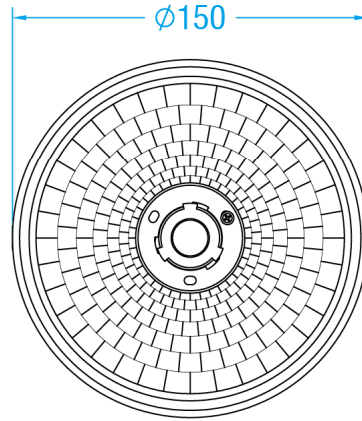

Features

- High system efficacy, up to 102 lm/W.
- 3-in-1 Dimmable (1-10 V, PWM, or Resistor).
- 30W main light with choice of 3000K, 4000K, or 5000K color temperature.
- 5W sub light strip and optional color ring in red, green, blue, purple or yellow.
- Installation accessory options: Standard surface mounted, or suspension option.
- Aluminum outer ring and frosted reinforced glass to prevent direct light being too sharp.

Specifications

Type	GL-CFD06DA-35-WW	GL-CFD06DA-35-NW	GL-CFD06DA-35-CW
Energy Used (Main + Sub light)	35W		
Rated Life	30,000 Hours		
Input Voltage	100-240VAC Driver with cUL Certificate Support 277V AC for North America only		
Power Factor (PF)	0.97 at 120VAC, 0.93 at 240VAC		
Dimming Control (3-in-1)	1-10V, 10V PWM, Resistance/Potentiometer		
Color Ring	6000K (default) Red, Green, Blue, Purple, Yellow (optional)		
Energy Used (Main light CoB)	30W		
CCT (color)	3000K	4000K	5000K
Luminous Flux	2800 lm	3050 lm	3050 lm
System Efficacy	93 lm/W	102 lm/W	102 lm/W
CRI (Minimum)	80	80	80
Beam Angle	40° (Reflector)		
Dimension	Φ 150 x 220mm		
IP Rating	IP20		
Operation Temperature	-20°C ~ +40°C		
Bundled Driver	GP-HS35P-48CA (Driver Output : Constant Current 0.7A , 33~48V)		
Net Weight	1.7 kg		

Outline / Dimension

GL-CFD06DA-35

GL-CFD06DA-35C

with frosted reinforced glass
(optional)

Luminous Intensity Distribution Diagram

GL-CFD06DA-35-WW-40D / CCT : 3000K

Height	E Avg.	E Max.	Diameter
1.0M	6079 Lx	8865 Lx	69 cm
2.0M	1313 Lx	1814 Lx	139 cm
3.0M	556 Lx	751 Lx	209 cm
4.0M	304 Lx	408 Lx	279 cm
5.0M	192 Lx	255 Lx	349 cm

Luminous Intensity Distribution Diagram

GL-CFD06DA-35-CW-40D / CCT : 5000K

Height	E Avg.	E Max.	Diameter
1.0M	6491 Lx	9780 Lx	72 cm
2.0M	1403 Lx	1982 Lx	145 cm
3.0M	593 Lx	819 Lx	218 cm
4.0M	325 Lx	445 Lx	291 cm
5.0M	204 Lx	277 Lx	363 cm