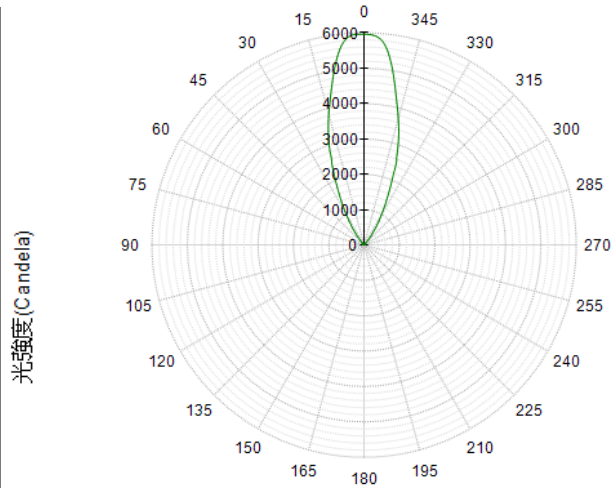

(with frosted reinforced glass)

Type	GL-CFD06DA-35C-WW	GL-CFD06DA-35C-NW	GL-CFD06DA-35C-CW
Energy Used (Main + Sub light)	35W		
Rated Life	30,000 Hours		
Input Voltage	100-240VAC Driver with cUL Certificate Support 277V AC for North America only		
Power Factor (PF)	0.97 at 120VAC, 0.93 at 240VAC		
Dimming Control (3-in-1)	1-10V, 10V PWM, Resistance/Potentiometer		
Color Ring	6000K (default) Red, Green, Blue, Purple, Yellow (optional)		
Energy Used (Main light CoB)	30W		
CCT (color)	3000K	4000K	5000K
Luminous Flux	2250 lm	2450 lm	2450 lm
System Efficacy	75 lm/W	82 lm/W	82 lm/W
CRI (Minimum)	80	80	80
Beam Angle	45° (frosted reinforced glass)		
Dimension	Φ 150 x 220mm		
IP Rating	IP20		
Operation Temperature	-20°C ~ +40°C		
Bundled Driver	GP-HS35P-48CA (Driver Output : Constant Current 0.7A , 33~48V)		
Net Weight	1.9 kg		

Outline / Dimension

GL-CFD06DA-35

GL-CFD06DA-35C

with frosted reinforced glass
(optional)

Luminous Intensity Distribution Diagram

GL-CFD06DA-35-WW-40D / CCT : 3000K

Height	E Avg.	E Max.	Diameter
1.0M	6079 Lx	8865 Lx	69 cm
2.0M	1313 Lx	1814 Lx	139 cm
3.0M	556 Lx	751 Lx	209 cm
4.0M	304 Lx	408 Lx	279 cm
5.0M	192 Lx	255 Lx	349 cm

Luminous Intensity Distribution Diagram

GL-CFD06DA-35-NW-40D / CCT : 4000K

Height	E Avg.	E Max.	Diameter
1.0M	6645 Lx	9750 Lx	70 cm
2.0M	1435 Lx	1990 Lx	141 cm
3.0M	607 Lx	825 Lx	212 cm
4.0M	333 Lx	448 Lx	283 cm
5.0M	209 Lx	279 Lx	354 cm

Luminous Intensity Distribution Diagram

GL-CFD06DA-35-CW-40D / CCT : 5000K

Height	E Avg.	E Max.	Diameter
1.0M	6491 Lx	9780 Lx	72 cm
2.0M	1403 Lx	1982 Lx	145 cm
3.0M	593 Lx	819 Lx	218 cm
4.0M	325 Lx	445 Lx	291 cm
5.0M	204 Lx	277 Lx	363 cm