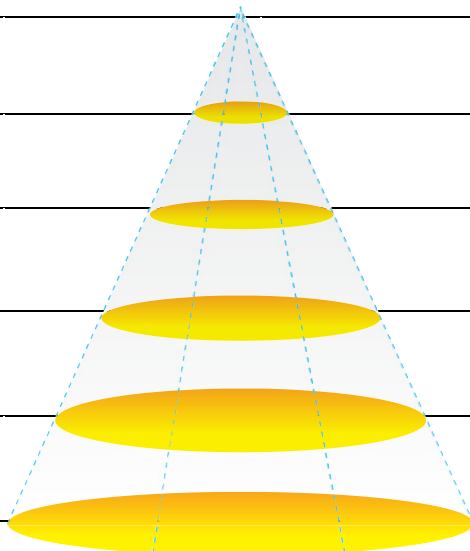

(with frosted reinforced glass)

Type	GL-CFD06DA-35C-WW	GL-CFD06DA-35C-NW	GL-CFD06DA-35C-CW
Energy Used (Main + Sub light)	35W		
Rated Life	30,000 Hours		
Input Voltage	100-240VAC Driver with cUL Certificate Support 277V AC for North America only		
Power Factor (PF)	0.97 at 120VAC, 0.93 at 240VAC		
Dimming Control (3-in-1)	1-10V, 10V PWM, Resistance/Potentiometer		
Color Ring	6000K (default) Red, Green, Blue, Purple, Yellow (optional)		
Energy Used (Main light CoB)	30W		
CCT (color)	3000K	4000K	5000K
Luminous Flux	2250 lm	2450 lm	2450 lm
System Efficacy	75 lm/W	82 lm/W	82 lm/W
CRI (Minimum)	80	80	80
Beam Angle	45° (frosted reinforced glass)		
Dimension	Φ 150 x 220mm		
IP Rating	IP20		
Operation Temperature	-20°C ~ +40°C		
Bundled Driver	GP-HS35P-48CA (Driver Output : Constant Current 0.7A , 33~48V)		
Net Weight	1.9 kg		

Outline / Dimension

GL-CFD06DA-35

GL-CFD06DA-35C

with frosted reinforced glass
(optional)

Luminous Intensity Distribution Diagram

GL-CFD06DA-35-WW-40D / CCT : 3000K

Height	E Avg.	E Max.	Diameter
1.0M	6079 Lx	8865 Lx	69 cm
2.0M	1313 Lx	1814 Lx	139 cm
3.0M	556 Lx	751 Lx	209 cm
4.0M	304 Lx	408 Lx	279 cm
5.0M	192 Lx	255 Lx	349 cm

Luminous Intensity Distribution Diagram

GL-CFD06DA-35-NW-40D / CCT : 4000K

Height	E Avg.	E Max.	Diameter
1.0M	6645 Lx	9750 Lx	70 cm
2.0M	1435 Lx	1990 Lx	141 cm
3.0M	607 Lx	825 Lx	212 cm
4.0M	333 Lx	448 Lx	283 cm
5.0M	209 Lx	279 Lx	354 cm