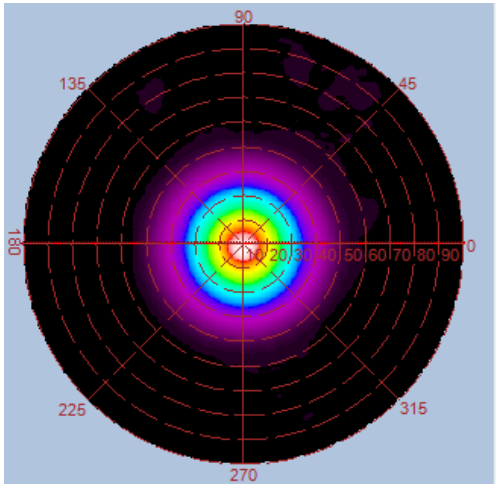

(with frosted reinforced glass)

Type	GL-CFD06DA-35C-WW	GL-CFD06DA-35C-NW	GL-CFD06DA-35C-CW
Energy Used (Main + Sub light)	35W		
Rated Life	30,000 Hours		
Input Voltage	100-240VAC Driver with cUL Certificate Support 277V AC for North America only		
Power Factor (PF)	0.97 at 120VAC, 0.93 at 240VAC		
Dimming Control (3-in-1)	1-10V, 10V PWM, Resistance/Potentiometer		
Color Ring	6000K (default) Red, Green, Blue, Purple, Yellow (optional)		
Energy Used (Main light CoB)	30W		
CCT (color)	3000K	4000K	5000K
Luminous Flux	2250 lm	2450 lm	2450 lm
System Efficacy	75 lm/W	82 lm/W	82 lm/W
CRI (Minimum)	80	80	80
Beam Angle	45° (frosted reinforced glass)		
Dimension	Φ 150 x 220mm		
IP Rating	IP20		
Operation Temperature	-20°C ~ +40°C		
Bundled Driver	GP-HS35P-48CA (Driver Output : Constant Current 0.7A , 33~48V)		
Net Weight	1.9 kg		

Outline / Dimension

GL-CFD06DA-35

GL-CFD06DA-35C

with frosted reinforced glass
(optional)

Luminous Intensity Distribution Diagram

GL-CFD06DA-35-WW-40D / CCT : 3000K

Height	E Avg.	E Max.	Diameter
1.0M	6079 Lx	8865 Lx	69 cm
2.0M	1313 Lx	1814 Lx	139 cm
3.0M	556 Lx	751 Lx	209 cm
4.0M	304 Lx	408 Lx	279 cm
5.0M	192 Lx	255 Lx	349 cm

Luminous Intensity Distribution Diagram

GL-CFD06DA-35-NW-40D / CCT : 4000K

Height	E Avg.	E Max.	Diameter
1.0M	6645 Lx	9750 Lx	70 cm
2.0M	1435 Lx	1990 Lx	141 cm
3.0M	607 Lx	825 Lx	212 cm
4.0M	333 Lx	448 Lx	283 cm
5.0M	209 Lx	279 Lx	354 cm

Luminous Intensity Distribution Diagram

GL-CFD06DA-35-CW-40D / CCT : 5000K

Height	E Avg.	E Max.	Diameter
1.0M	6491 Lx	9780 Lx	72 cm
2.0M	1403 Lx	1982 Lx	145 cm
3.0M	593 Lx	819 Lx	218 cm
4.0M	325 Lx	445 Lx	291 cm
5.0M	204 Lx	277 Lx	363 cm