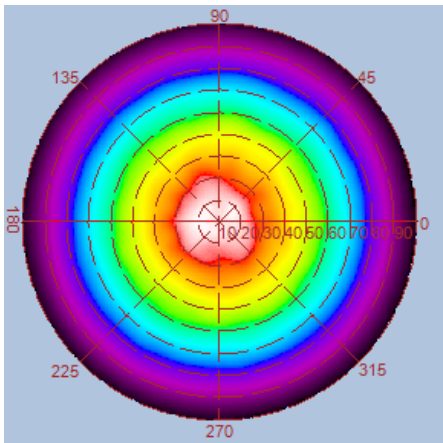

Specifications

Type	GL-DL06LD-IP-WW	GL-DL06LD-IP-NW	GL-DL06LD-IP-CW
Energy Used	10.5 W		
Rated Life	30,000 Hours		
Input Voltage	11-15V DC / 22-30V DC		
CCT (color)	3000K	4000K	6000K
Luminous Flux	800 lm	820 lm	890 lm
System Efficacy	76 lm/W	78 lm/W	85 lm/W
CRI (Minimum)	80	80	80
Beam Angle	110°		
Dimension	Φ 161 x 20 mm		
IP Rating	IP54		
Operation Temperature	-20°C ~ +40°C		
Bundled Driver	GP-LD10-30C (Driver Output: Constant Current 350mA, 30V)		
Net Weight	420 g (with driver)		
Package	10 Boxes / Carton		
Fixture Hole	Φ 152 mm		

Outline / Dimension

Luminous Intensity Distribution Diagram

GL-DL06-IP -WW/CCT: 3000K

光強度(Candela)

光強度(Candela)

Height	E Avg.	E Max.	Diameter
1.0M	139 Lx	307 Lx	296 cm
2.0M	33 Lx	72 Lx	593 cm
3.0M	14 Lx	31 Lx	889 cm
4.0M	8 Lx	17 Lx	1186 cm
5.0M	5 Lx	11 Lx	1482 cm

Luminous Intensity Distribution Diagram

GL-DL06-IP-NW/ CCT: 4000K

Height	E Avg.	E Max.	Diameter
1.0M	147 Lx	334 Lx	305 cm
2.0M	35 Lx	77 Lx	610 cm
3.0M	15 Lx	34 Lx	915 cm
4.0M	8 Lx	18 Lx	1220 cm
5.0M	5 Lx	12 Lx	1525 cm

Luminous Intensity Distribution Diagram

GL-DL06-IP -CW/ CCT: 6000K

Height	E Avg.	E Max.	Diameter
1.0M	150 Lx	338 Lx	305 cm
2.0M	36 Lx	79 Lx	610 cm
3.0M	15 Lx	34 Lx	915 cm
4.0M	8 Lx	19 Lx	1220 cm
5.0M	5 Lx	12 Lx	1525 cm