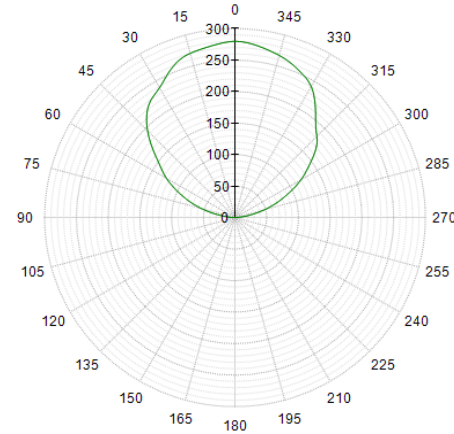

Specifications

Type	GL-DL06LD-IP-WW	GL-DL06LD-IP-NW	GL-DL06LD-IP-CW
Energy Used	10.5 W		
Rated Life	30,000 Hours		
Input Voltage	11-15V DC / 22-30V DC		
CCT (color)	3000K	4000K	6000K
Luminous Flux	800 lm	820 lm	890 lm
System Efficacy	76 lm/W	78 lm/W	85 lm/W
CRI (Minimum)	80	80	80
Beam Angle	110°		
Dimension	Φ 161 x 20 mm		
IP Rating	IP54		
Operation Temperature	-20°C ~ +40°C		
Bundled Driver	GP-LD10-30C (Driver Output: Constant Current 350mA, 30V)		
Net Weight	420 g (with driver)		
Package	10 Boxes / Carton		
Fixture Hole	Φ 152 mm		

Outline / Dimension

Luminous Intensity Distribution Diagram

GL-DL06-IP -WW/CCT: 3000K

光強度(Candela)

光強度(Candela)

Height	E Avg.	E Max.	Diameter
1.0M	139 Lx	307 Lx	296 cm
2.0M	33 Lx	72 Lx	593 cm
3.0M	14 Lx	31 Lx	889 cm
4.0M	8 Lx	17 Lx	1186 cm
5.0M	5 Lx	11 Lx	1482 cm

Luminous Intensity Distribution Diagram

GL-DL06-IP-NW/ CCT: 4000K

Height	E Avg.	E Max.	Diameter
1.0M	147 Lx	334 Lx	305 cm
2.0M	35 Lx	77 Lx	610 cm
3.0M	15 Lx	34 Lx	915 cm
4.0M	8 Lx	18 Lx	1220 cm
5.0M	5 Lx	12 Lx	1525 cm

Luminous Intensity Distribution Diagram

GL-DL06-IP -CW/ CCT: 6000K

Height	E Avg.	E Max.	Diameter
1.0M	150 Lx	338 Lx	305 cm
2.0M	36 Lx	79 Lx	610 cm
3.0M	15 Lx	34 Lx	915 cm
4.0M	8 Lx	19 Lx	1220 cm
5.0M	5 Lx	12 Lx	1525 cm