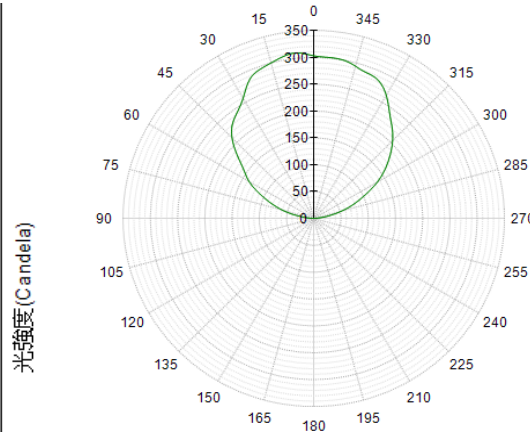

Specifications

Type	GL-DL06LD-IP-WW	GL-DL06LD-IP-NW	GL-DL06LD-IP-CW
Energy Used	10.5 W		
Rated Life	30,000 Hours		
Input Voltage	11-15V DC / 22-30V DC		
CCT (color)	3000K	4000K	6000K
Luminous Flux	800 lm	820 lm	890 lm
System Efficacy	76 lm/W	78 lm/W	85 lm/W
CRI (Minimum)	80	80	80
Beam Angle	110°		
Dimension	Φ 161 x 20 mm		
IP Rating	IP54		
Operation Temperature	-20°C ~ +40°C		
Bundled Driver	GP-LD10-30C (Driver Output: Constant Current 350mA, 30V)		
Net Weight	420 g (with driver)		
Package	10 Boxes / Carton		
Fixture Hole	Φ 152 mm		

Outline / Dimension

Luminous Intensity Distribution Diagram

GL-DL06-IP -WW/CCT: 3000K

光強度(Candela)

光強度(Candela)

Height	E Avg.	E Max.	Diameter
1.0M	139 Lx	307 Lx	296 cm
2.0M	33 Lx	72 Lx	593 cm
3.0M	14 Lx	31 Lx	889 cm
4.0M	8 Lx	17 Lx	1186 cm
5.0M	5 Lx	11 Lx	1482 cm

Luminous Intensity Distribution Diagram

GL-DL06-IP-NW/ CCT: 4000K

Height	E Avg.	E Max.	Diameter
1.0M	147 Lx	334 Lx	305 cm
2.0M	35 Lx	77 Lx	610 cm
3.0M	15 Lx	34 Lx	915 cm
4.0M	8 Lx	18 Lx	1220 cm
5.0M	5 Lx	12 Lx	1525 cm

Luminous Intensity Distribution Diagram

GL-DL06-IP -CW/ CCT: 6000K

Height	E Avg.	E Max.	Diameter
1.0M	150 Lx	338 Lx	305 cm
2.0M	36 Lx	79 Lx	610 cm
3.0M	15 Lx	34 Lx	915 cm
4.0M	8 Lx	19 Lx	1220 cm
5.0M	5 Lx	12 Lx	1525 cm