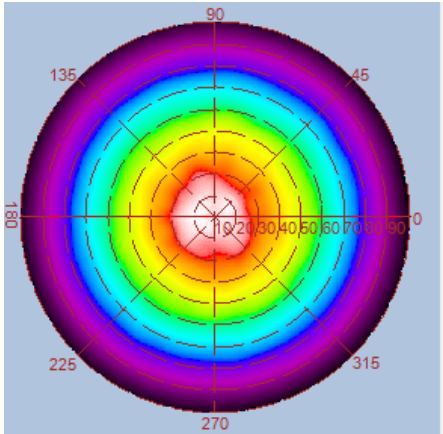

Specifications

Type	GL-DL06LD-IP-WW	GL-DL06LD-IP-NW	GL-DL06LD-IP-CW
Energy Used	10.5 W		
Rated Life	30,000 Hours		
Input Voltage	11-15V DC / 22-30V DC		
CCT (color)	3000K	4000K	6000K
Luminous Flux	800 lm	820 lm	890 lm
System Efficacy	76 lm/W	78 lm/W	85 lm/W
CRI (Minimum)	80	80	80
Beam Angle	110°		
Dimension	Φ 161 x 20 mm		
IP Rating	IP54		
Operation Temperature	-20°C ~ +40°C		
Bundled Driver	GP-LD10-30C (Driver Output: Constant Current 350mA, 30V)		
Net Weight	420 g (with driver)		
Package	10 Boxes / Carton		
Fixture Hole	Φ 152 mm		

Outline / Dimension

Luminous Intensity Distribution Diagram

GL-DL06-IP -WW/CCT: 3000K

光強度(Candela)

光強度(Candela)

Height	E Avg.	E Max.	Diameter
1.0M	139 Lx	307 Lx	296 cm
2.0M	33 Lx	72 Lx	593 cm
3.0M	14 Lx	31 Lx	889 cm
4.0M	8 Lx	17 Lx	1186 cm
5.0M	5 Lx	11 Lx	1482 cm

Luminous Intensity Distribution Diagram

GL-DL06-IP-NW/ CCT: 4000K

Height	E Avg.	E Max.	Diameter
1.0M	147 Lx	334 Lx	305 cm
2.0M	35 Lx	77 Lx	610 cm
3.0M	15 Lx	34 Lx	915 cm
4.0M	8 Lx	18 Lx	1220 cm
5.0M	5 Lx	12 Lx	1525 cm

Luminous Intensity Distribution Diagram

GL-DL06-IP -CW/ CCT: 6000K

Height	E Avg.	E Max.	Diameter
1.0M	150 Lx	338 Lx	305 cm
2.0M	36 Lx	79 Lx	610 cm
3.0M	15 Lx	34 Lx	915 cm
4.0M	8 Lx	19 Lx	1220 cm
5.0M	5 Lx	12 Lx	1525 cm