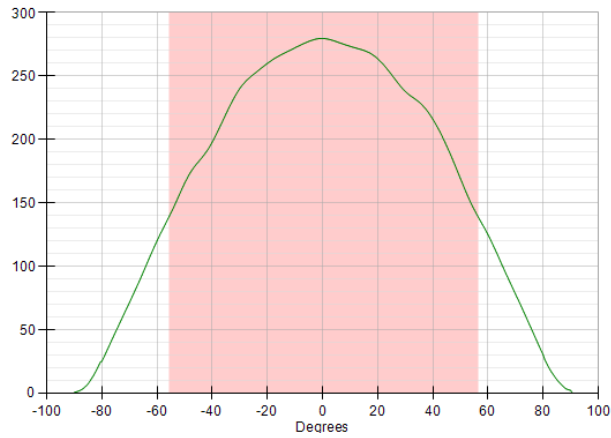

Specifications

Type	GL-DL06LD-IP-WW	GL-DL06LD-IP-NW	GL-DL06LD-IP-CW
Energy Used	10.5 W		
Rated Life	30,000 Hours		
Input Voltage	11-15V DC / 22-30V DC		
CCT (color)	3000K	4000K	6000K
Luminous Flux	800 lm	820 lm	890 lm
System Efficacy	76 lm/W	78 lm/W	85 lm/W
CRI (Minimum)	80	80	80
Beam Angle	110°		
Dimension	Φ 161 x 20 mm		
IP Rating	IP54		
Operation Temperature	-20°C ~ +40°C		
Bundled Driver	GP-LD10-30C (Driver Output: Constant Current 350mA, 30V)		
Net Weight	420 g (with driver)		
Package	10 Boxes / Carton		
Fixture Hole	Φ 152 mm		

Outline / Dimension

Luminous Intensity Distribution Diagram

GL-DL06-IP -WW/CCT: 3000K

光強度(Candela)

光強度(Candela)

Height	E Avg.	E Max.	Diameter
1.0M	139 Lx	307 Lx	296 cm
2.0M	33 Lx	72 Lx	593 cm
3.0M	14 Lx	31 Lx	889 cm
4.0M	8 Lx	17 Lx	1186 cm
5.0M	5 Lx	11 Lx	1482 cm

Luminous Intensity Distribution Diagram

GL-DL06-IP-NW/ CCT: 4000K

Height	E Avg.	E Max.	Diameter
1.0M	147 Lx	334 Lx	305 cm
2.0M	35 Lx	77 Lx	610 cm
3.0M	15 Lx	34 Lx	915 cm
4.0M	8 Lx	18 Lx	1220 cm
5.0M	5 Lx	12 Lx	1525 cm

Luminous Intensity Distribution Diagram

GL-DL06-IP -CW/ CCT: 6000K

Height	E Avg.	E Max.	Diameter
1.0M	150 Lx	338 Lx	305 cm
2.0M	36 Lx	79 Lx	610 cm
3.0M	15 Lx	34 Lx	915 cm
4.0M	8 Lx	19 Lx	1220 cm
5.0M	5 Lx	12 Lx	1525 cm