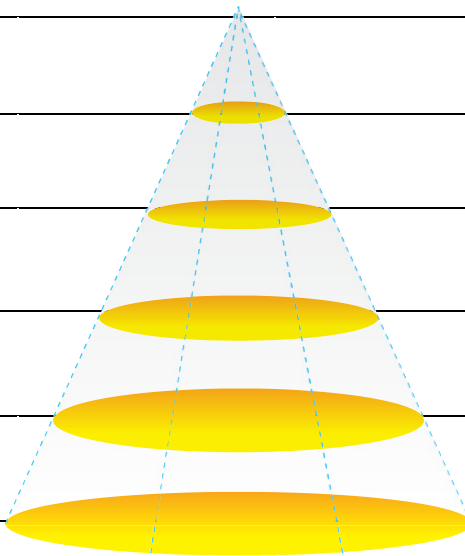

Specifications

Type	GL-DL06LD-IP-WW	GL-DL06LD-IP-NW	GL-DL06LD-IP-CW
Energy Used	10.5 W		
Rated Life	30,000 Hours		
Input Voltage	11-15V DC / 22-30V DC		
CCT (color)	3000K	4000K	6000K
Luminous Flux	800 lm	820 lm	890 lm
System Efficacy	76 lm/W	78 lm/W	85 lm/W
CRI (Minimum)	80	80	80
Beam Angle	110°		
Dimension	Φ 161 x 20 mm		
IP Rating	IP54		
Operation Temperature	-20°C ~ +40°C		
Bundled Driver	GP-LD10-30C (Driver Output: Constant Current 350mA, 30V)		
Net Weight	420 g (with driver)		
Package	10 Boxes / Carton		
Fixture Hole	Φ 152 mm		

Outline / Dimension

Luminous Intensity Distribution Diagram

GL-DL06-IP -WW/CCT: 3000K

光強度(Candela)

光強度(Candela)

Height	E Avg.	E Max.	Diameter
1.0M	139 Lx	307 Lx	296 cm
2.0M	33 Lx	72 Lx	593 cm
3.0M	14 Lx	31 Lx	889 cm
4.0M	8 Lx	17 Lx	1186 cm
5.0M	5 Lx	11 Lx	1482 cm

Luminous Intensity Distribution Diagram

GL-DL06-IP-NW/ CCT: 4000K

Height	E Avg.	E Max.	Diameter
1.0M	147 Lx	334 Lx	305 cm
2.0M	35 Lx	77 Lx	610 cm
3.0M	15 Lx	34 Lx	915 cm
4.0M	8 Lx	18 Lx	1220 cm
5.0M	5 Lx	12 Lx	1525 cm

Luminous Intensity Distribution Diagram

GL-DL06-IP -CW/ CCT: 6000K

Height	E Avg.	E Max.	Diameter
1.0M	150 Lx	338 Lx	305 cm
2.0M	36 Lx	79 Lx	610 cm
3.0M	15 Lx	34 Lx	915 cm
4.0M	8 Lx	19 Lx	1220 cm
5.0M	5 Lx	12 Lx	1525 cm