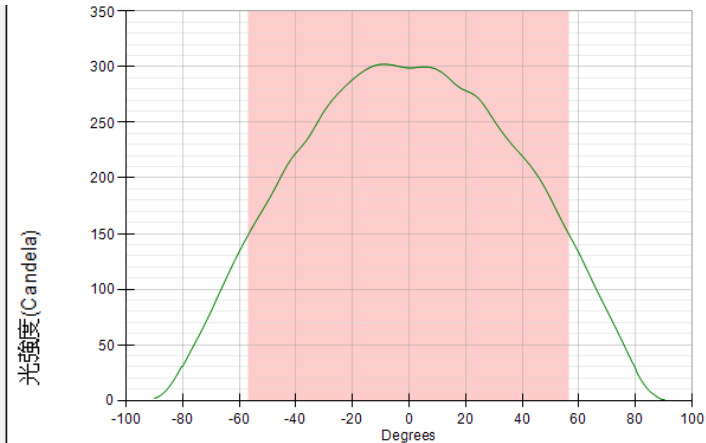

Specifications

Type	GL-DL06LD-IP-WW	GL-DL06LD-IP-NW	GL-DL06LD-IP-CW
Energy Used	10.5 W		
Rated Life	30,000 Hours		
Input Voltage	11-15V DC / 22-30V DC		
CCT (color)	3000K	4000K	6000K
Luminous Flux	800 lm	820 lm	890 lm
System Efficacy	76 lm/W	78 lm/W	85 lm/W
CRI (Minimum)	80	80	80
Beam Angle	110°		
Dimension	Φ 161 x 20 mm		
IP Rating	IP54		
Operation Temperature	-20°C ~ +40°C		
Bundled Driver	GP-LD10-30C (Driver Output: Constant Current 350mA, 30V)		
Net Weight	420 g (with driver)		
Package	10 Boxes / Carton		
Fixture Hole	Φ 152 mm		

Outline / Dimension

Luminous Intensity Distribution Diagram

GL-DL06-IP -WW/CCT: 3000K

光強度(Candela)

光強度(Candela)

Height	E Avg.	E Max.	Diameter
1.0M	139 Lx	307 Lx	296 cm
2.0M	33 Lx	72 Lx	593 cm
3.0M	14 Lx	31 Lx	889 cm
4.0M	8 Lx	17 Lx	1186 cm
5.0M	5 Lx	11 Lx	1482 cm

Luminous Intensity Distribution Diagram

GL-DL06-IP-NW/ CCT: 4000K

Height	E Avg.	E Max.	Diameter
1.0M	147 Lx	334 Lx	305 cm
2.0M	35 Lx	77 Lx	610 cm
3.0M	15 Lx	34 Lx	915 cm
4.0M	8 Lx	18 Lx	1220 cm
5.0M	5 Lx	12 Lx	1525 cm

Luminous Intensity Distribution Diagram

GL-DL06-IP -CW/ CCT: 6000K

Height	E Avg.	E Max.	Diameter
1.0M	150 Lx	338 Lx	305 cm
2.0M	36 Lx	79 Lx	610 cm
3.0M	15 Lx	34 Lx	915 cm
4.0M	8 Lx	19 Lx	1220 cm
5.0M	5 Lx	12 Lx	1525 cm