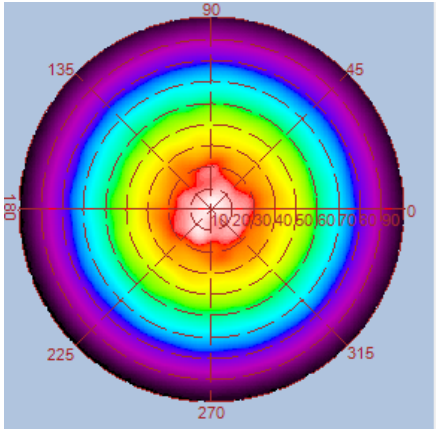

Specifications

Type	GL-DL06LD-IP-WW	GL-DL06LD-IP-NW	GL-DL06LD-IP-CW
Energy Used	10.5 W		
Rated Life	30,000 Hours		
Input Voltage	11-15V DC / 22-30V DC		
CCT (color)	3000K	4000K	6000K
Luminous Flux	800 lm	820 lm	890 lm
System Efficacy	76 lm/W	78 lm/W	85 lm/W
CRI (Minimum)	80	80	80
Beam Angle	110°		
Dimension	Φ 161 x 20 mm		
IP Rating	IP54		
Operation Temperature	-20°C ~ +40°C		
Bundled Driver	GP-LD10-30C (Driver Output: Constant Current 350mA, 30V)		
Net Weight	420 g (with driver)		
Package	10 Boxes / Carton		
Fixture Hole	Φ 152 mm		

Outline / Dimension

Luminous Intensity Distribution Diagram

GL-DL06-IP -WW/CCT: 3000K

光強度(Candela)

光強度(Candela)

Height	E Avg.	E Max.	Diameter
1.0M	139 Lx	307 Lx	296 cm
2.0M	33 Lx	72 Lx	593 cm
3.0M	14 Lx	31 Lx	889 cm
4.0M	8 Lx	17 Lx	1186 cm
5.0M	5 Lx	11 Lx	1482 cm

Luminous Intensity Distribution Diagram

GL-DL06-IP-NW/ CCT: 4000K

Height	E Avg.	E Max.	Diameter
1.0M	147 Lx	334 Lx	305 cm
2.0M	35 Lx	77 Lx	610 cm
3.0M	15 Lx	34 Lx	915 cm
4.0M	8 Lx	18 Lx	1220 cm
5.0M	5 Lx	12 Lx	1525 cm

Luminous Intensity Distribution Diagram

GL-DL06-IP -CW/ CCT: 6000K

Height	E Avg.	E Max.	Diameter
1.0M	150 Lx	338 Lx	305 cm
2.0M	36 Lx	79 Lx	610 cm
3.0M	15 Lx	34 Lx	915 cm
4.0M	8 Lx	19 Lx	1220 cm
5.0M	5 Lx	12 Lx	1525 cm