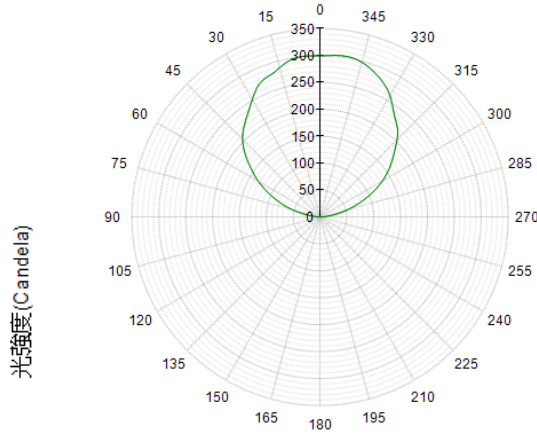

Specifications

Type	GL-DL06LD-IP-WW	GL-DL06LD-IP-NW	GL-DL06LD-IP-CW
Energy Used	10.5 W		
Rated Life	30,000 Hours		
Input Voltage	11-15V DC / 22-30V DC		
CCT (color)	3000K	4000K	6000K
Luminous Flux	800 lm	820 lm	890 lm
System Efficacy	76 lm/W	78 lm/W	85 lm/W
CRI (Minimum)	80	80	80
Beam Angle	110°		
Dimension	Φ 161 x 20 mm		
IP Rating	IP54		
Operation Temperature	-20°C ~ +40°C		
Bundled Driver	GP-LD10-30C (Driver Output: Constant Current 350mA, 30V)		
Net Weight	420 g (with driver)		
Package	10 Boxes / Carton		
Fixture Hole	Φ 152 mm		

Outline / Dimension

Luminous Intensity Distribution Diagram

GL-DL06-IP -WW/CCT: 3000K

光強度(Candela)

光強度(Candela)

Height	E Avg.	E Max.	Diameter
1.0M	139 Lx	307 Lx	296 cm
2.0M	33 Lx	72 Lx	593 cm
3.0M	14 Lx	31 Lx	889 cm
4.0M	8 Lx	17 Lx	1186 cm
5.0M	5 Lx	11 Lx	1482 cm

Luminous Intensity Distribution Diagram

GL-DL06-IP-NW/ CCT: 4000K

Height	E Avg.	E Max.	Diameter
1.0M	147 Lx	334 Lx	305 cm
2.0M	35 Lx	77 Lx	610 cm
3.0M	15 Lx	34 Lx	915 cm
4.0M	8 Lx	18 Lx	1220 cm
5.0M	5 Lx	12 Lx	1525 cm

Luminous Intensity Distribution Diagram

GL-DL06-IP -CW/ CCT: 6000K

Height	E Avg.	E Max.	Diameter
1.0M	150 Lx	338 Lx	305 cm
2.0M	36 Lx	79 Lx	610 cm
3.0M	15 Lx	34 Lx	915 cm
4.0M	8 Lx	19 Lx	1220 cm
5.0M	5 Lx	12 Lx	1525 cm