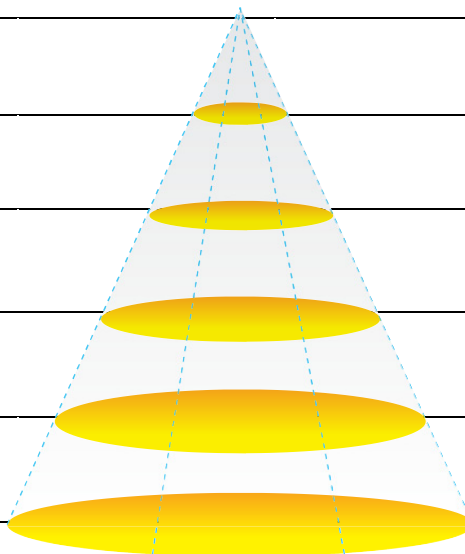

Specifications

Type	GL-DL06LD-IP-WW	GL-DL06LD-IP-NW	GL-DL06LD-IP-CW
Energy Used	10.5 W		
Rated Life	30,000 Hours		
Input Voltage	11-15V DC / 22-30V DC		
CCT (color)	3000K	4000K	6000K
Luminous Flux	800 lm	820 lm	890 lm
System Efficacy	76 lm/W	78 lm/W	85 lm/W
CRI (Minimum)	80	80	80
Beam Angle	110°		
Dimension	Φ 161 x 20 mm		
IP Rating	IP54		
Operation Temperature	-20°C ~ +40°C		
Bundled Driver	GP-LD10-30C (Driver Output: Constant Current 350mA, 30V)		
Net Weight	420 g (with driver)		
Package	10 Boxes / Carton		
Fixture Hole	Φ 152 mm		

Outline / Dimension

Luminous Intensity Distribution Diagram

GL-DL06-IP -WW/CCT: 3000K

光強度(Candela)

光強度(Candela)

Height	E Avg.	E Max.	Diameter
1.0M	139 Lx	307 Lx	296 cm
2.0M	33 Lx	72 Lx	593 cm
3.0M	14 Lx	31 Lx	889 cm
4.0M	8 Lx	17 Lx	1186 cm
5.0M	5 Lx	11 Lx	1482 cm

Luminous Intensity Distribution Diagram

GL-DL06-IP-NW/ CCT: 4000K

Height	E Avg.	E Max.	Diameter
1.0M	147 Lx	334 Lx	305 cm
2.0M	35 Lx	77 Lx	610 cm
3.0M	15 Lx	34 Lx	915 cm
4.0M	8 Lx	18 Lx	1220 cm
5.0M	5 Lx	12 Lx	1525 cm

Luminous Intensity Distribution Diagram

GL-DL06-IP -CW/ CCT: 6000K

Height	E Avg.	E Max.	Diameter
1.0M	150 Lx	338 Lx	305 cm
2.0M	36 Lx	79 Lx	610 cm
3.0M	15 Lx	34 Lx	915 cm
4.0M	8 Lx	19 Lx	1220 cm
5.0M	5 Lx	12 Lx	1525 cm