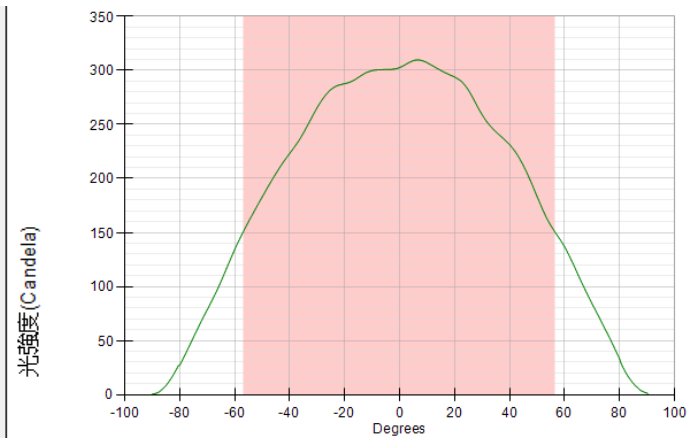

Specifications

Type	GL-DL06LD-IP-WW	GL-DL06LD-IP-NW	GL-DL06LD-IP-CW
Energy Used	10.5 W		
Rated Life	30,000 Hours		
Input Voltage	11-15V DC / 22-30V DC		
CCT (color)	3000K	4000K	6000K
Luminous Flux	800 lm	820 lm	890 lm
System Efficacy	76 lm/W	78 lm/W	85 lm/W
CRI (Minimum)	80	80	80
Beam Angle	110°		
Dimension	Φ 161 x 20 mm		
IP Rating	IP54		
Operation Temperature	-20°C ~ +40°C		
Bundled Driver	GP-LD10-30C (Driver Output: Constant Current 350mA, 30V)		
Net Weight	420 g (with driver)		
Package	10 Boxes / Carton		
Fixture Hole	Φ 152 mm		

Outline / Dimension

Luminous Intensity Distribution Diagram

GL-DL06-IP -WW/CCT: 3000K

光強度(Candela)

光強度(Candela)

Height	E Avg.	E Max.	Diameter
1.0M	139 Lx	307 Lx	296 cm
2.0M	33 Lx	72 Lx	593 cm
3.0M	14 Lx	31 Lx	889 cm
4.0M	8 Lx	17 Lx	1186 cm
5.0M	5 Lx	11 Lx	1482 cm

Luminous Intensity Distribution Diagram

GL-DL06-IP-NW/ CCT: 4000K

Height	E Avg.	E Max.	Diameter
1.0M	147 Lx	334 Lx	305 cm
2.0M	35 Lx	77 Lx	610 cm
3.0M	15 Lx	34 Lx	915 cm
4.0M	8 Lx	18 Lx	1220 cm
5.0M	5 Lx	12 Lx	1525 cm

Luminous Intensity Distribution Diagram

GL-DL06-IP -CW/ CCT: 6000K

Height	E Avg.	E Max.	Diameter
1.0M	150 Lx	338 Lx	305 cm
2.0M	36 Lx	79 Lx	610 cm
3.0M	15 Lx	34 Lx	915 cm
4.0M	8 Lx	19 Lx	1220 cm
5.0M	5 Lx	12 Lx	1525 cm