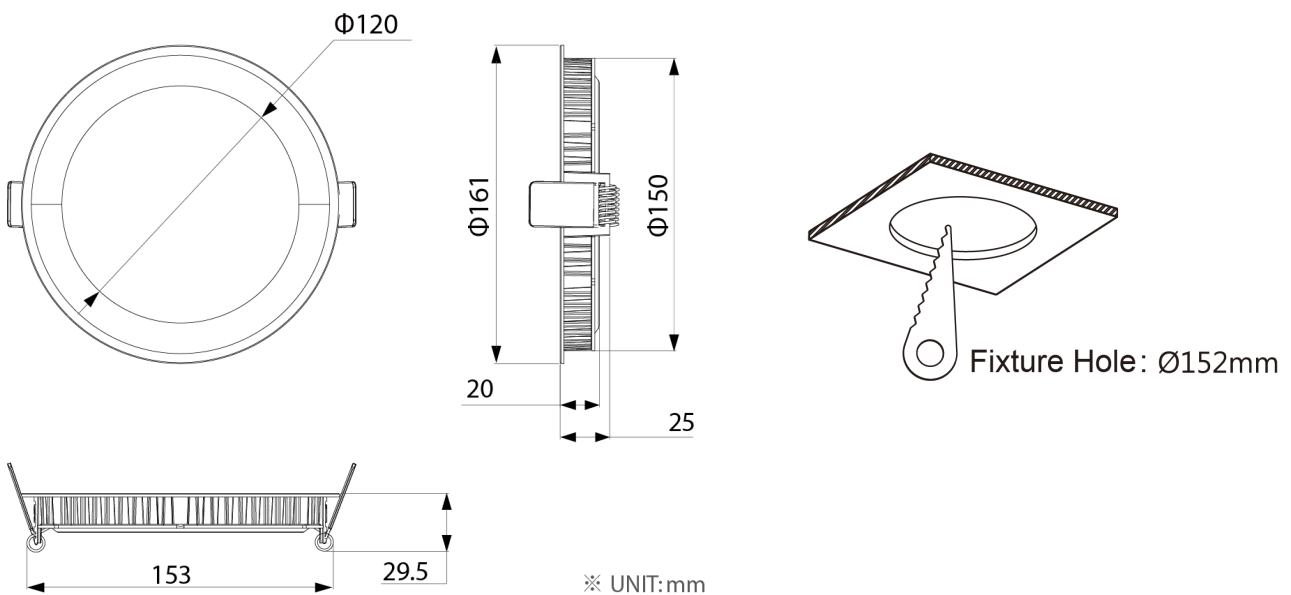

Specifications

Type	GL-DL06LD-IP-WW	GL-DL06LD-IP-NW	GL-DL06LD-IP-CW
Energy Used	10.5 W		
Rated Life	30,000 Hours		
Input Voltage	11-15V DC / 22-30V DC		
CCT (color)	3000K	4000K	6000K
Luminous Flux	800 lm	820 lm	890 lm
System Efficacy	76 lm/W	78 lm/W	85 lm/W
CRI (Minimum)	80	80	80
Beam Angle	110°		
Dimension	Φ 161 x 20 mm		
IP Rating	IP54		
Operation Temperature	-20°C ~ +40°C		
Bundled Driver	GP-LD10-30C (Driver Output: Constant Current 350mA, 30V)		
Net Weight	420 g (with driver)		
Package	10 Boxes / Carton		
Fixture Hole	Φ 152 mm		

Outline / Dimension

Luminous Intensity Distribution Diagram

GL-DL06-IP -WW/CCT: 3000K

光強度(Candela)

光強度(Candela)

Height	E Avg.	E Max.	Diameter
1.0M	139 Lx	307 Lx	296 cm
2.0M	33 Lx	72 Lx	593 cm
3.0M	14 Lx	31 Lx	889 cm
4.0M	8 Lx	17 Lx	1186 cm
5.0M	5 Lx	11 Lx	1482 cm

Luminous Intensity Distribution Diagram

GL-DL06-IP-NW/ CCT: 4000K

Height	E Avg.	E Max.	Diameter
1.0M	147 Lx	334 Lx	305 cm
2.0M	35 Lx	77 Lx	610 cm
3.0M	15 Lx	34 Lx	915 cm
4.0M	8 Lx	18 Lx	1220 cm
5.0M	5 Lx	12 Lx	1525 cm

Luminous Intensity Distribution Diagram

GL-DL06-IP -CW/ CCT: 6000K

Height	E Avg.	E Max.	Diameter
1.0M	150 Lx	338 Lx	305 cm
2.0M	36 Lx	79 Lx	610 cm
3.0M	15 Lx	34 Lx	915 cm
4.0M	8 Lx	19 Lx	1220 cm
5.0M	5 Lx	12 Lx	1525 cm