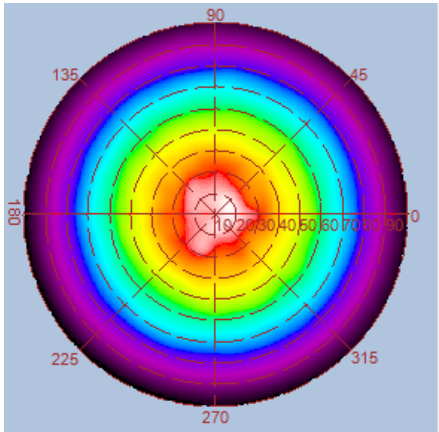

Specifications

Type	GL-DL06LD-IP-WW	GL-DL06LD-IP-NW	GL-DL06LD-IP-CW
Energy Used	10.5 W		
Rated Life	30,000 Hours		
Input Voltage	11-15V DC / 22-30V DC		
CCT (color)	3000K	4000K	6000K
Luminous Flux	800 lm	820 lm	890 lm
System Efficacy	76 lm/W	78 lm/W	85 lm/W
CRI (Minimum)	80	80	80
Beam Angle	110°		
Dimension	Φ 161 x 20 mm		
IP Rating	IP54		
Operation Temperature	-20°C ~ +40°C		
Bundled Driver	GP-LD10-30C (Driver Output: Constant Current 350mA, 30V)		
Net Weight	420 g (with driver)		
Package	10 Boxes / Carton		
Fixture Hole	Φ 152 mm		

Outline / Dimension

Luminous Intensity Distribution Diagram

GL-DL06-IP -WW/CCT: 3000K

光強度(Candela)

光強度(Candela)

Height	E Avg.	E Max.	Diameter
1.0M	139 Lx	307 Lx	296 cm
2.0M	33 Lx	72 Lx	593 cm
3.0M	14 Lx	31 Lx	889 cm
4.0M	8 Lx	17 Lx	1186 cm
5.0M	5 Lx	11 Lx	1482 cm

Luminous Intensity Distribution Diagram

GL-DL06-IP-NW/ CCT: 4000K

Height	E Avg.	E Max.	Diameter
1.0M	147 Lx	334 Lx	305 cm
2.0M	35 Lx	77 Lx	610 cm
3.0M	15 Lx	34 Lx	915 cm
4.0M	8 Lx	18 Lx	1220 cm
5.0M	5 Lx	12 Lx	1525 cm

Luminous Intensity Distribution Diagram

GL-DL06-IP -CW/ CCT: 6000K

Height	E Avg.	E Max.	Diameter
1.0M	150 Lx	338 Lx	305 cm
2.0M	36 Lx	79 Lx	610 cm
3.0M	15 Lx	34 Lx	915 cm
4.0M	8 Lx	19 Lx	1220 cm
5.0M	5 Lx	12 Lx	1525 cm