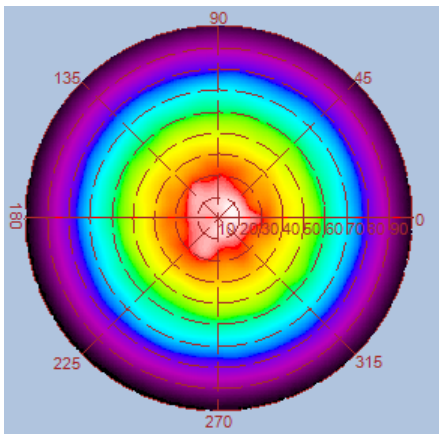

Specifications

Type	GL-DL06LD-IP-WW	GL-DL06LD-IP-NW	GL-DL06LD-IP-CW
Energy Used	10.5 W		
Rated Life	30,000 Hours		
Input Voltage	11-15V DC / 22-30V DC		
CCT (color)	3000K	4000K	6000K
Luminous Flux	800 lm	820 lm	890 lm
System Efficacy	76 lm/W	78 lm/W	85 lm/W
CRI (Minimum)	80	80	80
Beam Angle	110°		
Dimension	Φ 161 x 20 mm		
IP Rating	IP54		
Operation Temperature	-20°C ~ +40°C		
Bundled Driver	GP-LD10-30C (Driver Output: Constant Current 350mA, 30V)		
Net Weight	420 g (with driver)		
Package	10 Boxes / Carton		
Fixture Hole	Φ 152 mm		

Outline / Dimension

Luminous Intensity Distribution Diagram

GL-DL06-IP -WW/CCT: 3000K

光強度(Candela)

光強度(Candela)

Height	E Avg.	E Max.	Diameter
1.0M	139 Lx	307 Lx	296 cm
2.0M	33 Lx	72 Lx	593 cm
3.0M	14 Lx	31 Lx	889 cm
4.0M	8 Lx	17 Lx	1186 cm
5.0M	5 Lx	11 Lx	1482 cm

Luminous Intensity Distribution Diagram

GL-DL06-IP-NW/ CCT: 4000K

Height	E Avg.	E Max.	Diameter
1.0M	147 Lx	334 Lx	305 cm
2.0M	35 Lx	77 Lx	610 cm
3.0M	15 Lx	34 Lx	915 cm
4.0M	8 Lx	18 Lx	1220 cm
5.0M	5 Lx	12 Lx	1525 cm

Luminous Intensity Distribution Diagram

GL-DL06-IP -CW/ CCT: 6000K

Height	E Avg.	E Max.	Diameter
1.0M	150 Lx	338 Lx	305 cm
2.0M	36 Lx	79 Lx	610 cm
3.0M	15 Lx	34 Lx	915 cm
4.0M	8 Lx	19 Lx	1220 cm
5.0M	5 Lx	12 Lx	1525 cm