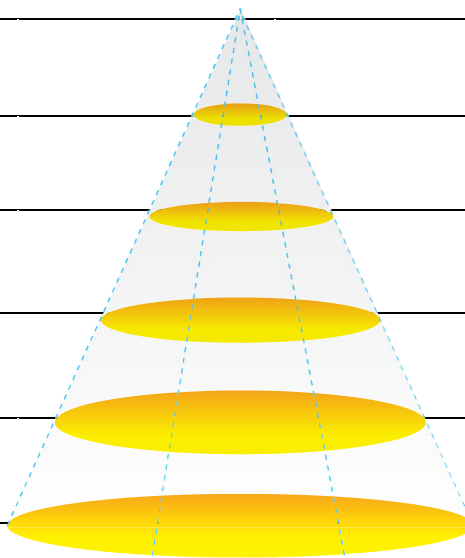

Specifications

Type	GL-DL06LD-IP-WW	GL-DL06LD-IP-NW	GL-DL06LD-IP-CW
Energy Used	10.5 W		
Rated Life	30,000 Hours		
Input Voltage	11-15V DC / 22-30V DC		
CCT (color)	3000K	4000K	6000K
Luminous Flux	800 lm	820 lm	890 lm
System Efficacy	76 lm/W	78 lm/W	85 lm/W
CRI (Minimum)	80	80	80
Beam Angle	110°		
Dimension	Φ 161 x 20 mm		
IP Rating	IP54		
Operation Temperature	-20°C ~ +40°C		
Bundled Driver	GP-LD10-30C (Driver Output: Constant Current 350mA, 30V)		
Net Weight	420 g (with driver)		
Package	10 Boxes / Carton		
Fixture Hole	Φ 152 mm		

Outline / Dimension

Luminous Intensity Distribution Diagram

GL-DL06-IP -WW/CCT: 3000K

光強度(Candela)

光強度(Candela)

Height	E Avg.	E Max.	Diameter
1.0M	139 Lx	307 Lx	296 cm
2.0M	33 Lx	72 Lx	593 cm
3.0M	14 Lx	31 Lx	889 cm
4.0M	8 Lx	17 Lx	1186 cm
5.0M	5 Lx	11 Lx	1482 cm

Luminous Intensity Distribution Diagram

GL-DL06-IP-NW/ CCT: 4000K

Height	E Avg.	E Max.	Diameter
1.0M	147 Lx	334 Lx	305 cm
2.0M	35 Lx	77 Lx	610 cm
3.0M	15 Lx	34 Lx	915 cm
4.0M	8 Lx	18 Lx	1220 cm
5.0M	5 Lx	12 Lx	1525 cm

Luminous Intensity Distribution Diagram

GL-DL06-IP -CW/ CCT: 6000K

Height	E Avg.	E Max.	Diameter
1.0M	150 Lx	338 Lx	305 cm
2.0M	36 Lx	79 Lx	610 cm
3.0M	15 Lx	34 Lx	915 cm
4.0M	8 Lx	19 Lx	1220 cm
5.0M	5 Lx	12 Lx	1525 cm