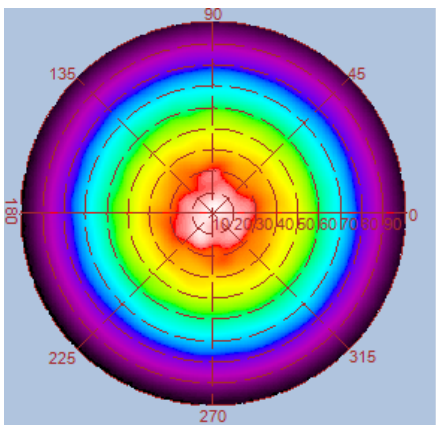

Specifications

Type	GL-DL06LD-IP-WW	GL-DL06LD-IP-NW	GL-DL06LD-IP-CW
Energy Used	10.5 W		
Rated Life	30,000 Hours		
Input Voltage	11-15V DC / 22-30V DC		
CCT (color)	3000K	4000K	6000K
Luminous Flux	800 lm	820 lm	890 lm
System Efficacy	76 lm/W	78 lm/W	85 lm/W
CRI (Minimum)	80	80	80
Beam Angle	110°		
Dimension	Φ 161 x 20 mm		
IP Rating	IP54		
Operation Temperature	-20°C ~ +40°C		
Bundled Driver	GP-LD10-30C (Driver Output: Constant Current 350mA, 30V)		
Net Weight	420 g (with driver)		
Package	10 Boxes / Carton		
Fixture Hole	Φ 152 mm		

Outline / Dimension

Luminous Intensity Distribution Diagram

GL-DL06-IP -WW/CCT: 3000K

光強度(Candela)

光強度(Candela)

Height	E Avg.	E Max.	Diameter
1.0M	139 Lx	307 Lx	296 cm
2.0M	33 Lx	72 Lx	593 cm
3.0M	14 Lx	31 Lx	889 cm
4.0M	8 Lx	17 Lx	1186 cm
5.0M	5 Lx	11 Lx	1482 cm

Luminous Intensity Distribution Diagram

GL-DL06-IP-NW/ CCT: 4000K

Height	E Avg.	E Max.	Diameter
1.0M	147 Lx	334 Lx	305 cm
2.0M	35 Lx	77 Lx	610 cm
3.0M	15 Lx	34 Lx	915 cm
4.0M	8 Lx	18 Lx	1220 cm
5.0M	5 Lx	12 Lx	1525 cm

Luminous Intensity Distribution Diagram

GL-DL06-IP -CW/ CCT: 6000K

Height	E Avg.	E Max.	Diameter
1.0M	150 Lx	338 Lx	305 cm
2.0M	36 Lx	79 Lx	610 cm
3.0M	15 Lx	34 Lx	915 cm
4.0M	8 Lx	19 Lx	1220 cm
5.0M	5 Lx	12 Lx	1525 cm