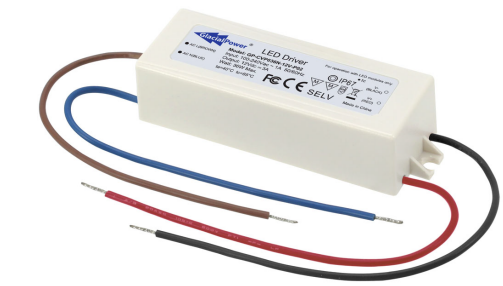

■ 6 led driver options for 1-on-1 match

Notices:
The driver not suit for
AR111-V2AN &
AR111-V2AD versions.

■ 4 led driver options for 1-on-2 match

Notices:

The driver not suit for AR111-V2AN & AR111-V2AD versions.

Housing with GL-AR111-V2

■ 4 led driver options for 1-on-3 match

▲ GP-CVP036N-12V-P02

or

▲ GP-CVP060N-12V-P02

or

▲ GP-CVP036N-12V-T12

or

▲ GP-CVP060P-12V-T02

GL-AR111-V2-9

Triple Fixture
CE-AR111000WS2001

Housing with GL-AR111-V2

Notices:

The driver not suit for AR111-V2AN & AR111-V2AD versions.

GlacialPower driver with multiple AR111-V2-9 Application Solutions

- 2 led driver for 1-on-4 match

Notices:

The driver not suit for AR111-V2AN & AR111-V2AD versions.