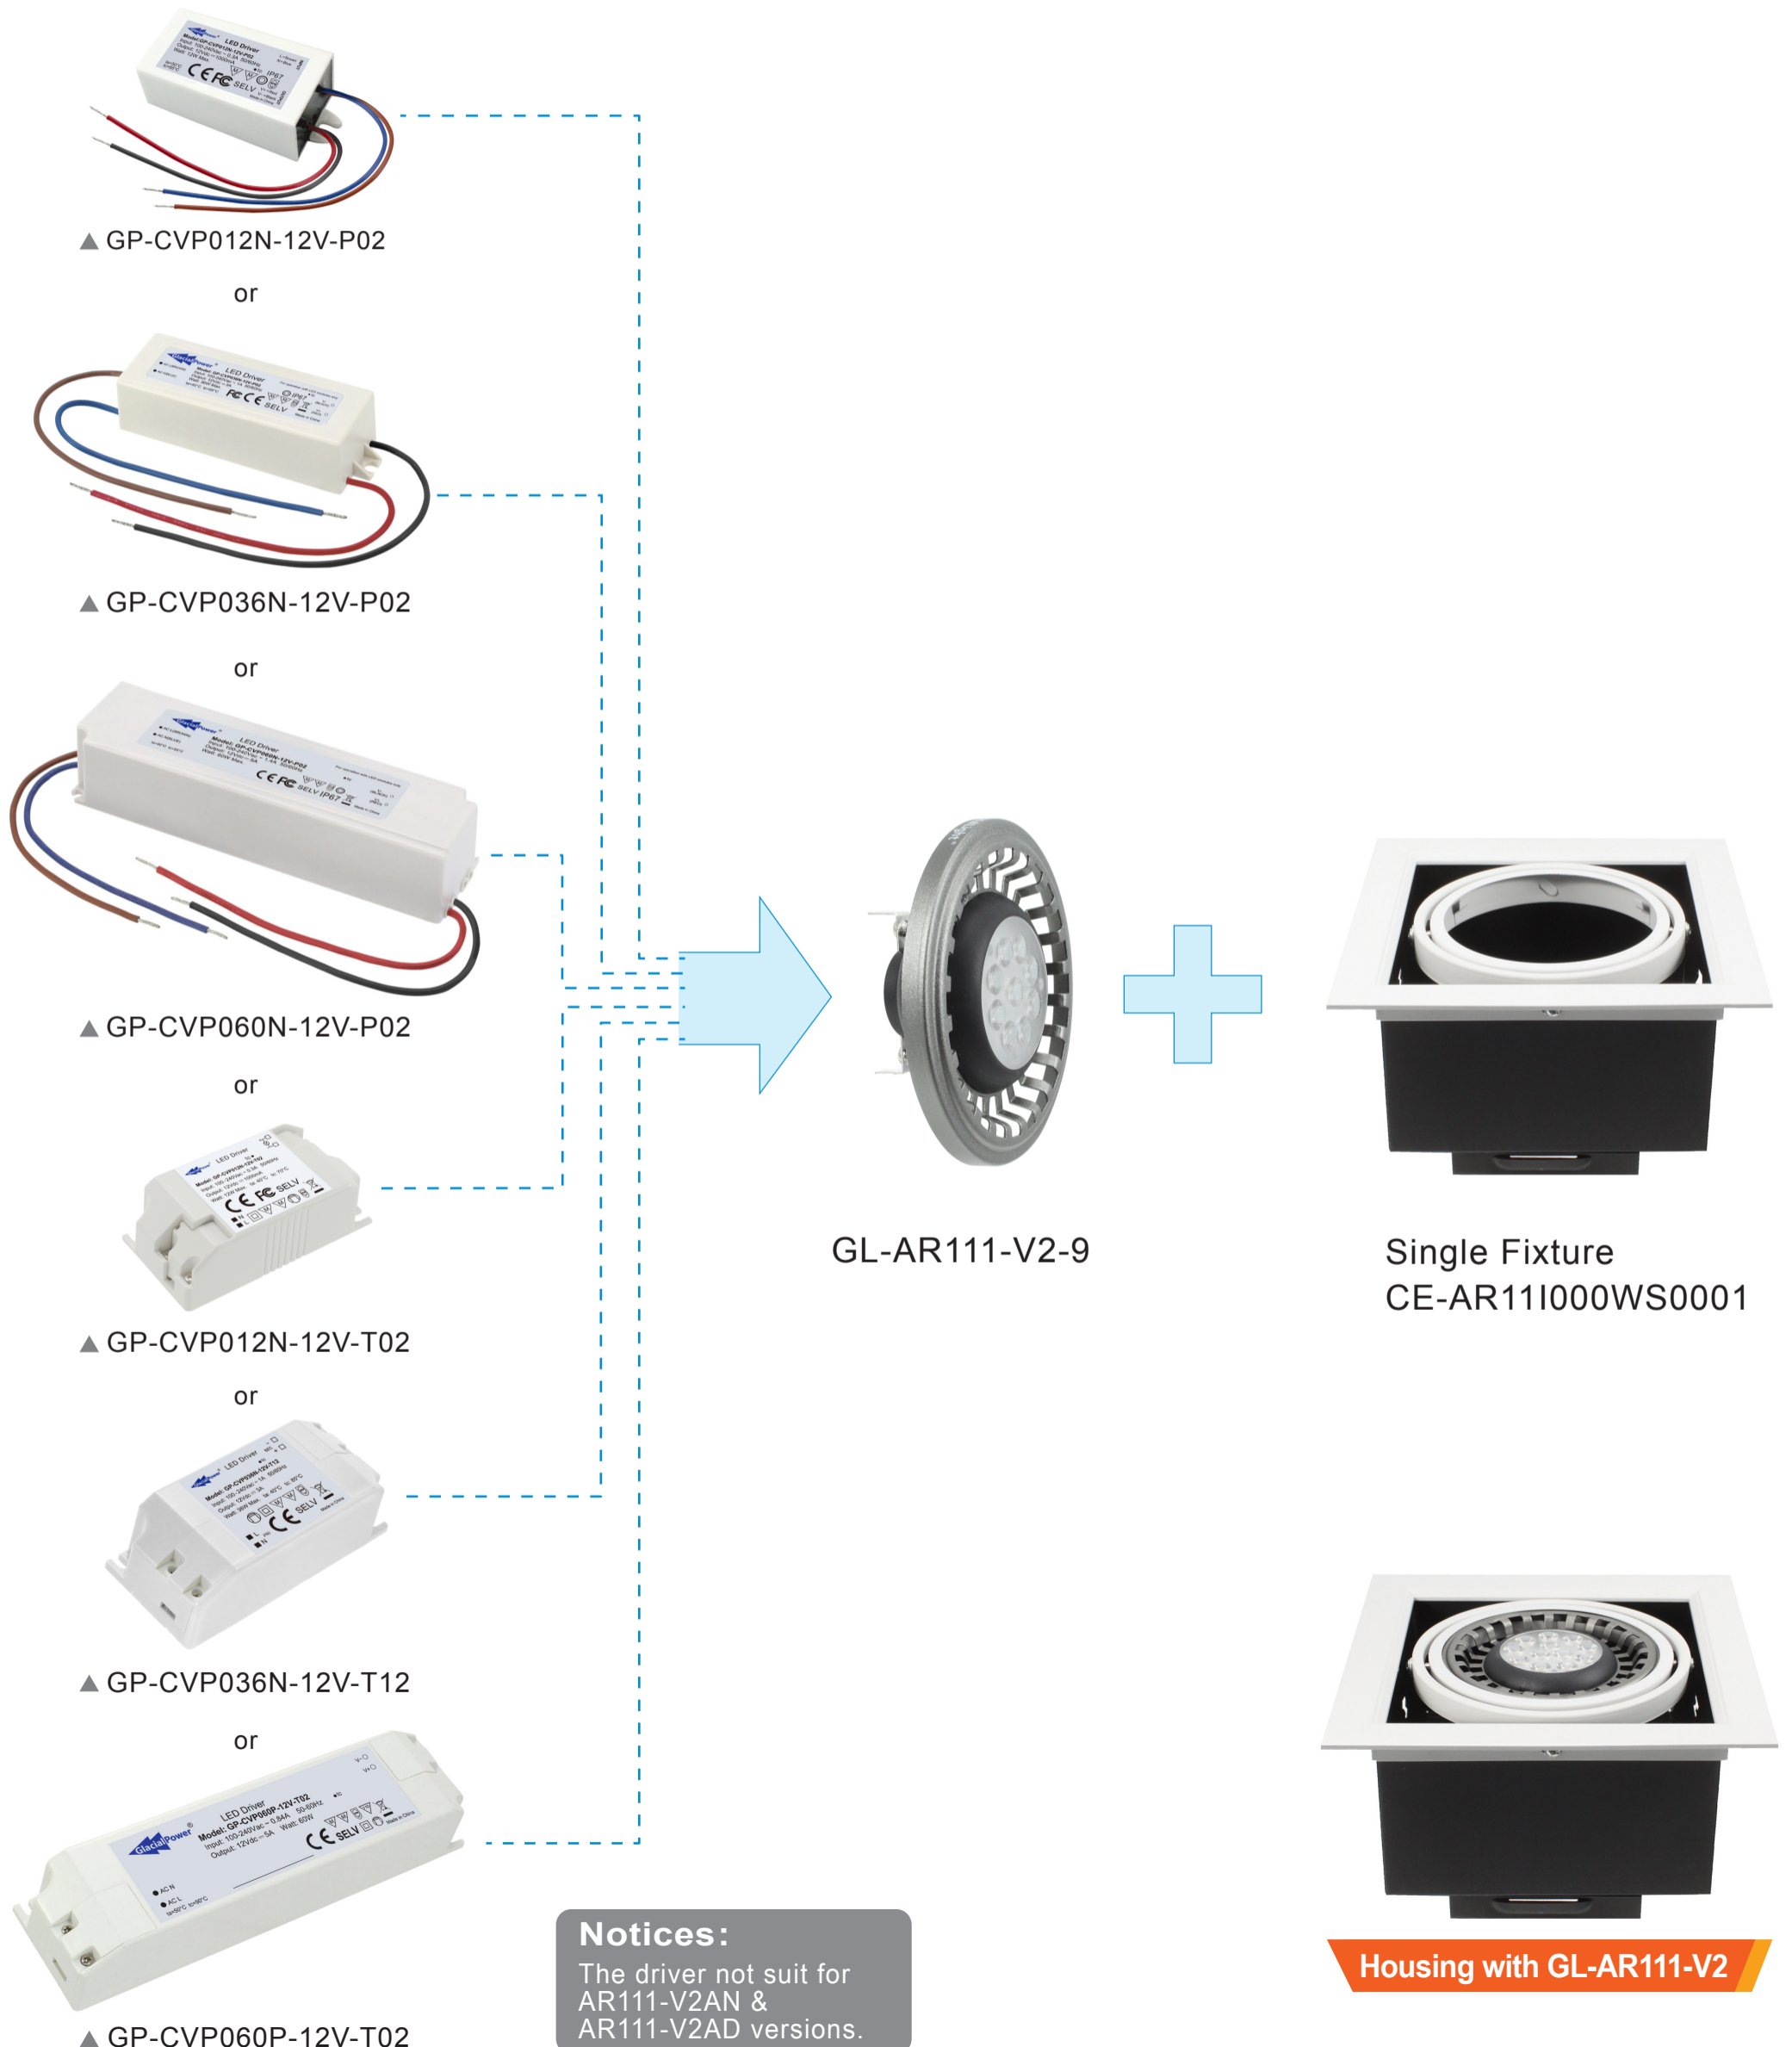

■ 6 led driver options for 1-on-1 match

Notices:
The driver not suit for
AR111-V2AN &
AR111-V2AD versions.

■ 4 led driver options for 1-on-2 match

Notices:

The driver not suit for AR111-V2AN & AR111-V2AD versions.

Housing with GL-AR111-V2

■ 4 led driver options for 1-on-3 match

▲ GP-CVP036N-12V-P02

or

▲ GP-CVP060N-12V-P02

or

▲ GP-CVP036N-12V-T12

or

▲ GP-CVP060P-12V-T02

GL-AR111-V2-9

Triple Fixture
CE-AR111000WS2001

Housing with GL-AR111-V2

Notices:

The driver not suit for AR111-V2AN & AR111-V2AD versions.

GlacialPower driver with multiple AR111-V2-9 Application Solutions

- 2 led driver for 1-on-4 match

Notices:

The driver not suit for AR111-V2AN & AR111-V2AD versions.