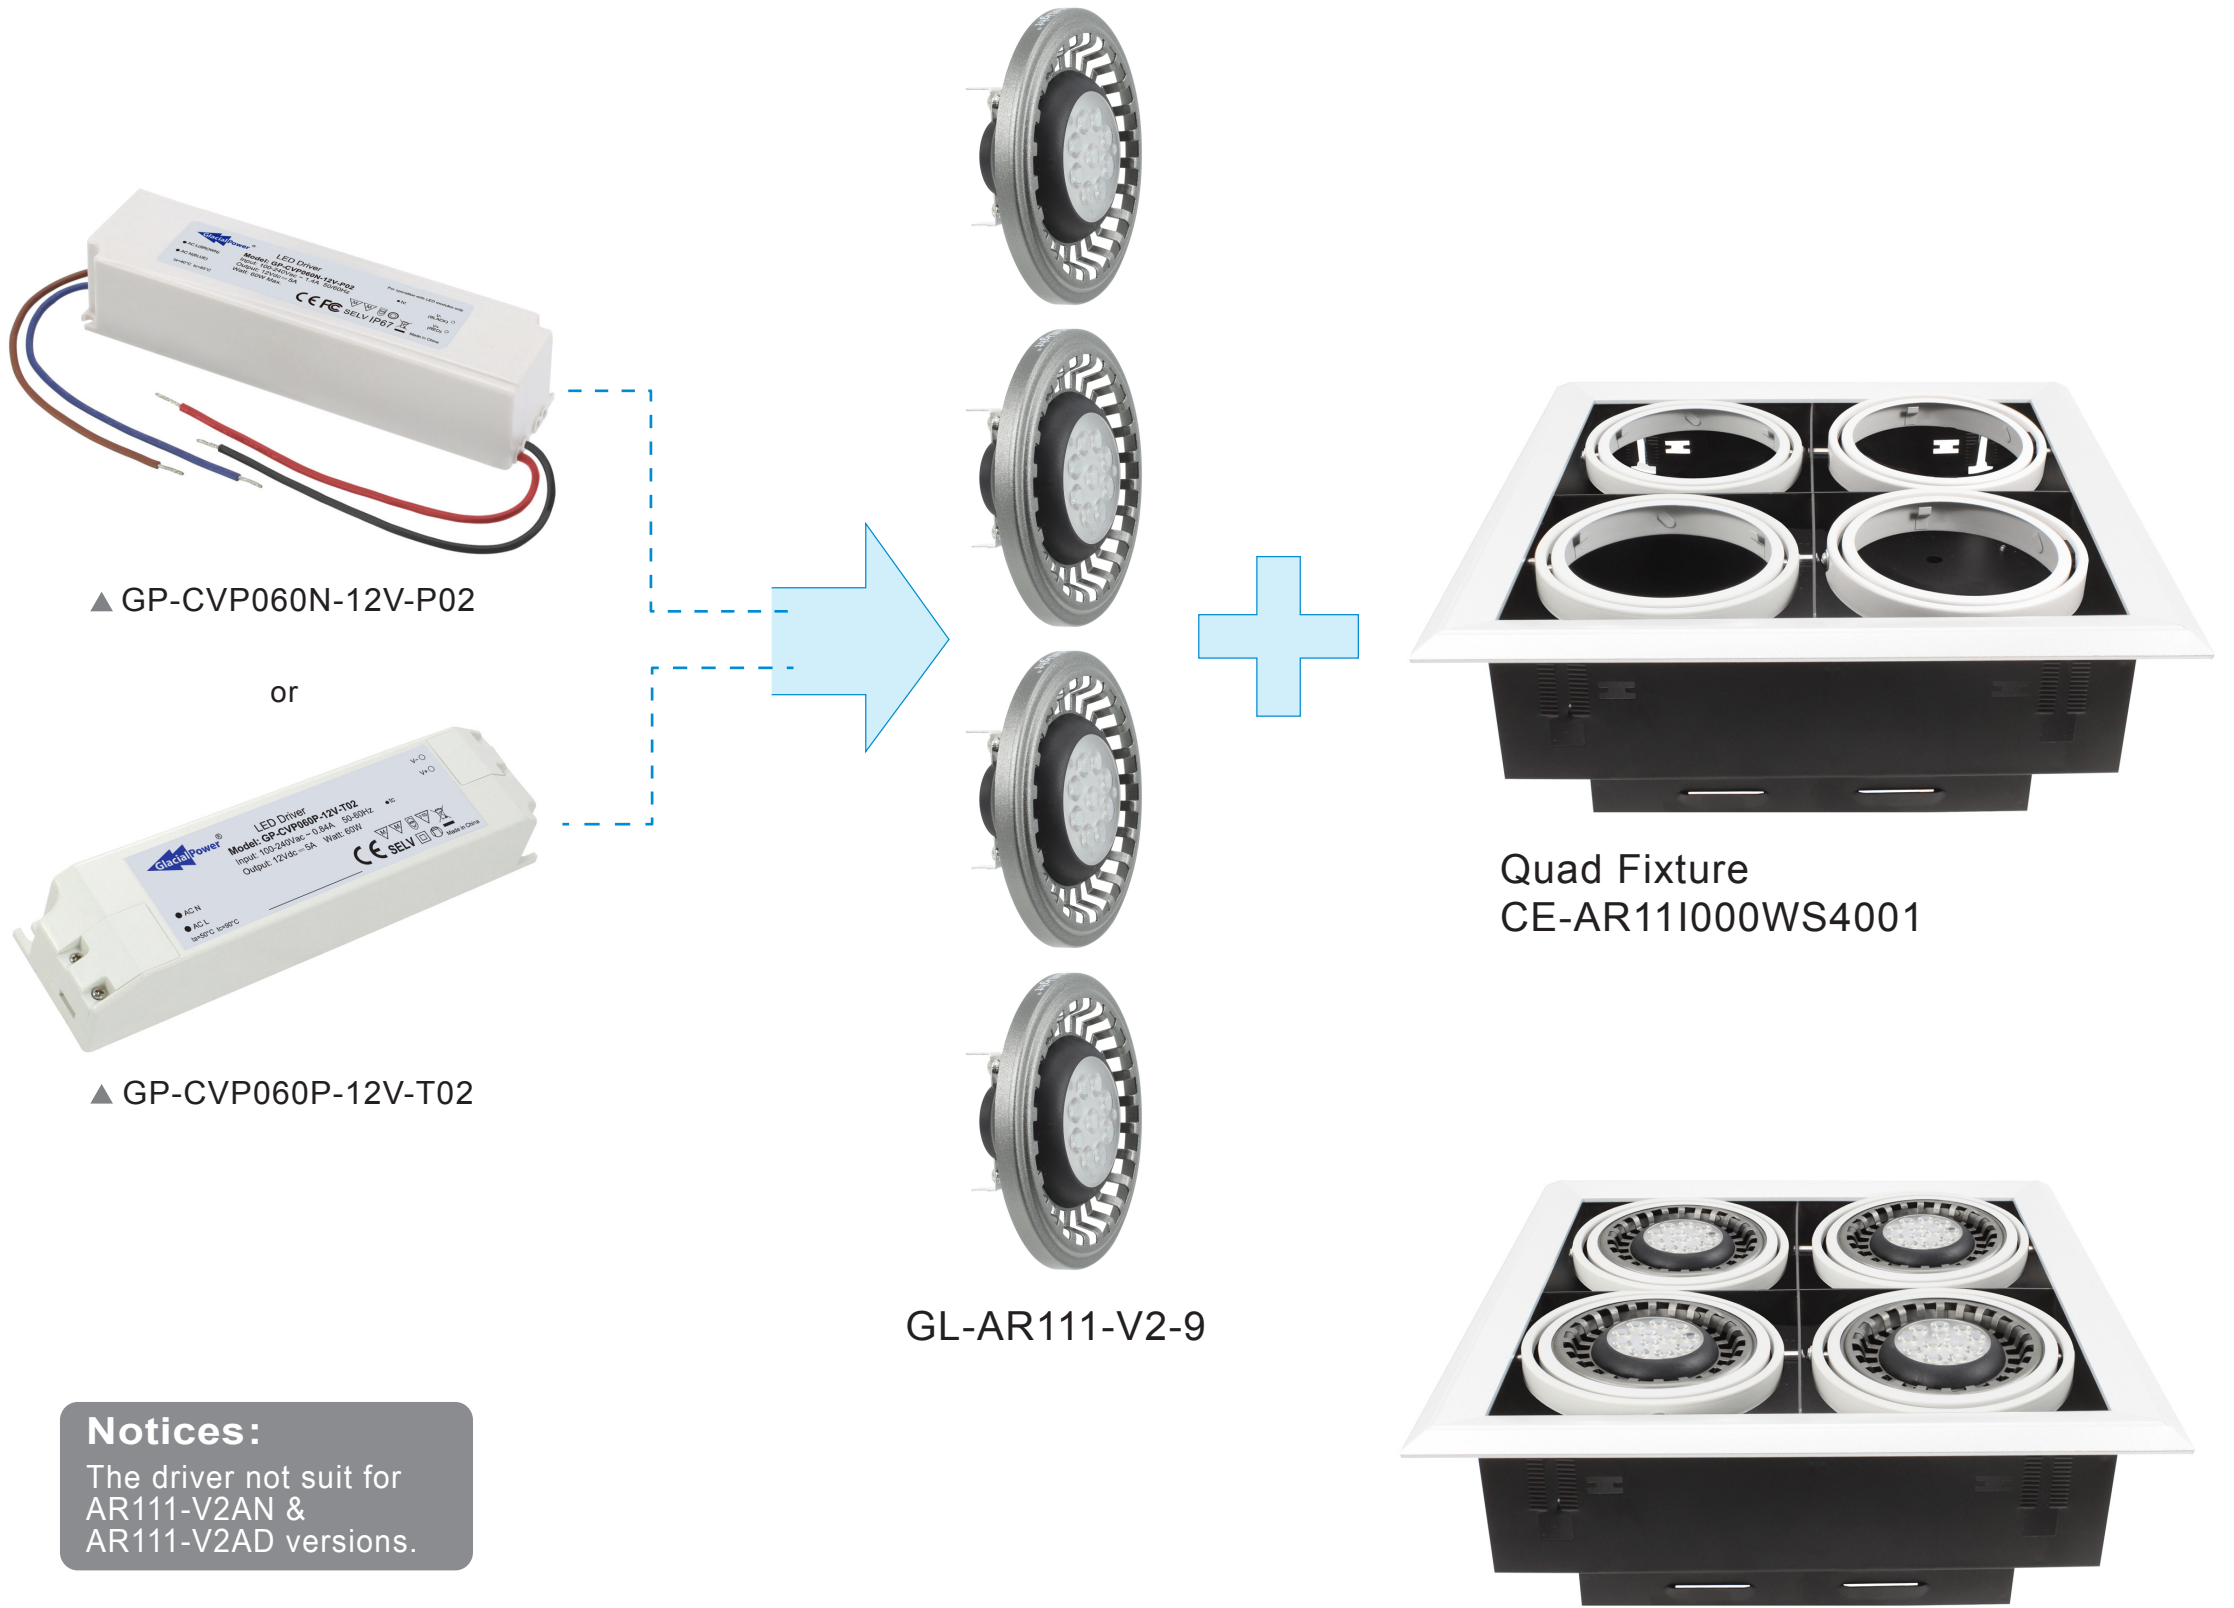

Housing with GL-AR111-V2

■ 4 led driver options for 1-on-3 match

▲ GP-CVP036N-12V-P02

or

▲ GP-CVP060N-12V-P02

or

▲ GP-CVP036N-12V-T12

or

▲ GP-CVP060P-12V-T02

GL-AR111-V2-9

Triple Fixture
CE-AR111000WS2001

Housing with GL-AR111-V2

Notices:

The driver not suit for AR111-V2AN & AR111-V2AD versions.

GlacialPower driver with multiple AR111-V2-9 Application Solutions

- 2 led driver for 1-on-4 match

Notices:

The driver not suit for AR111-V2AN & AR111-V2AD versions.