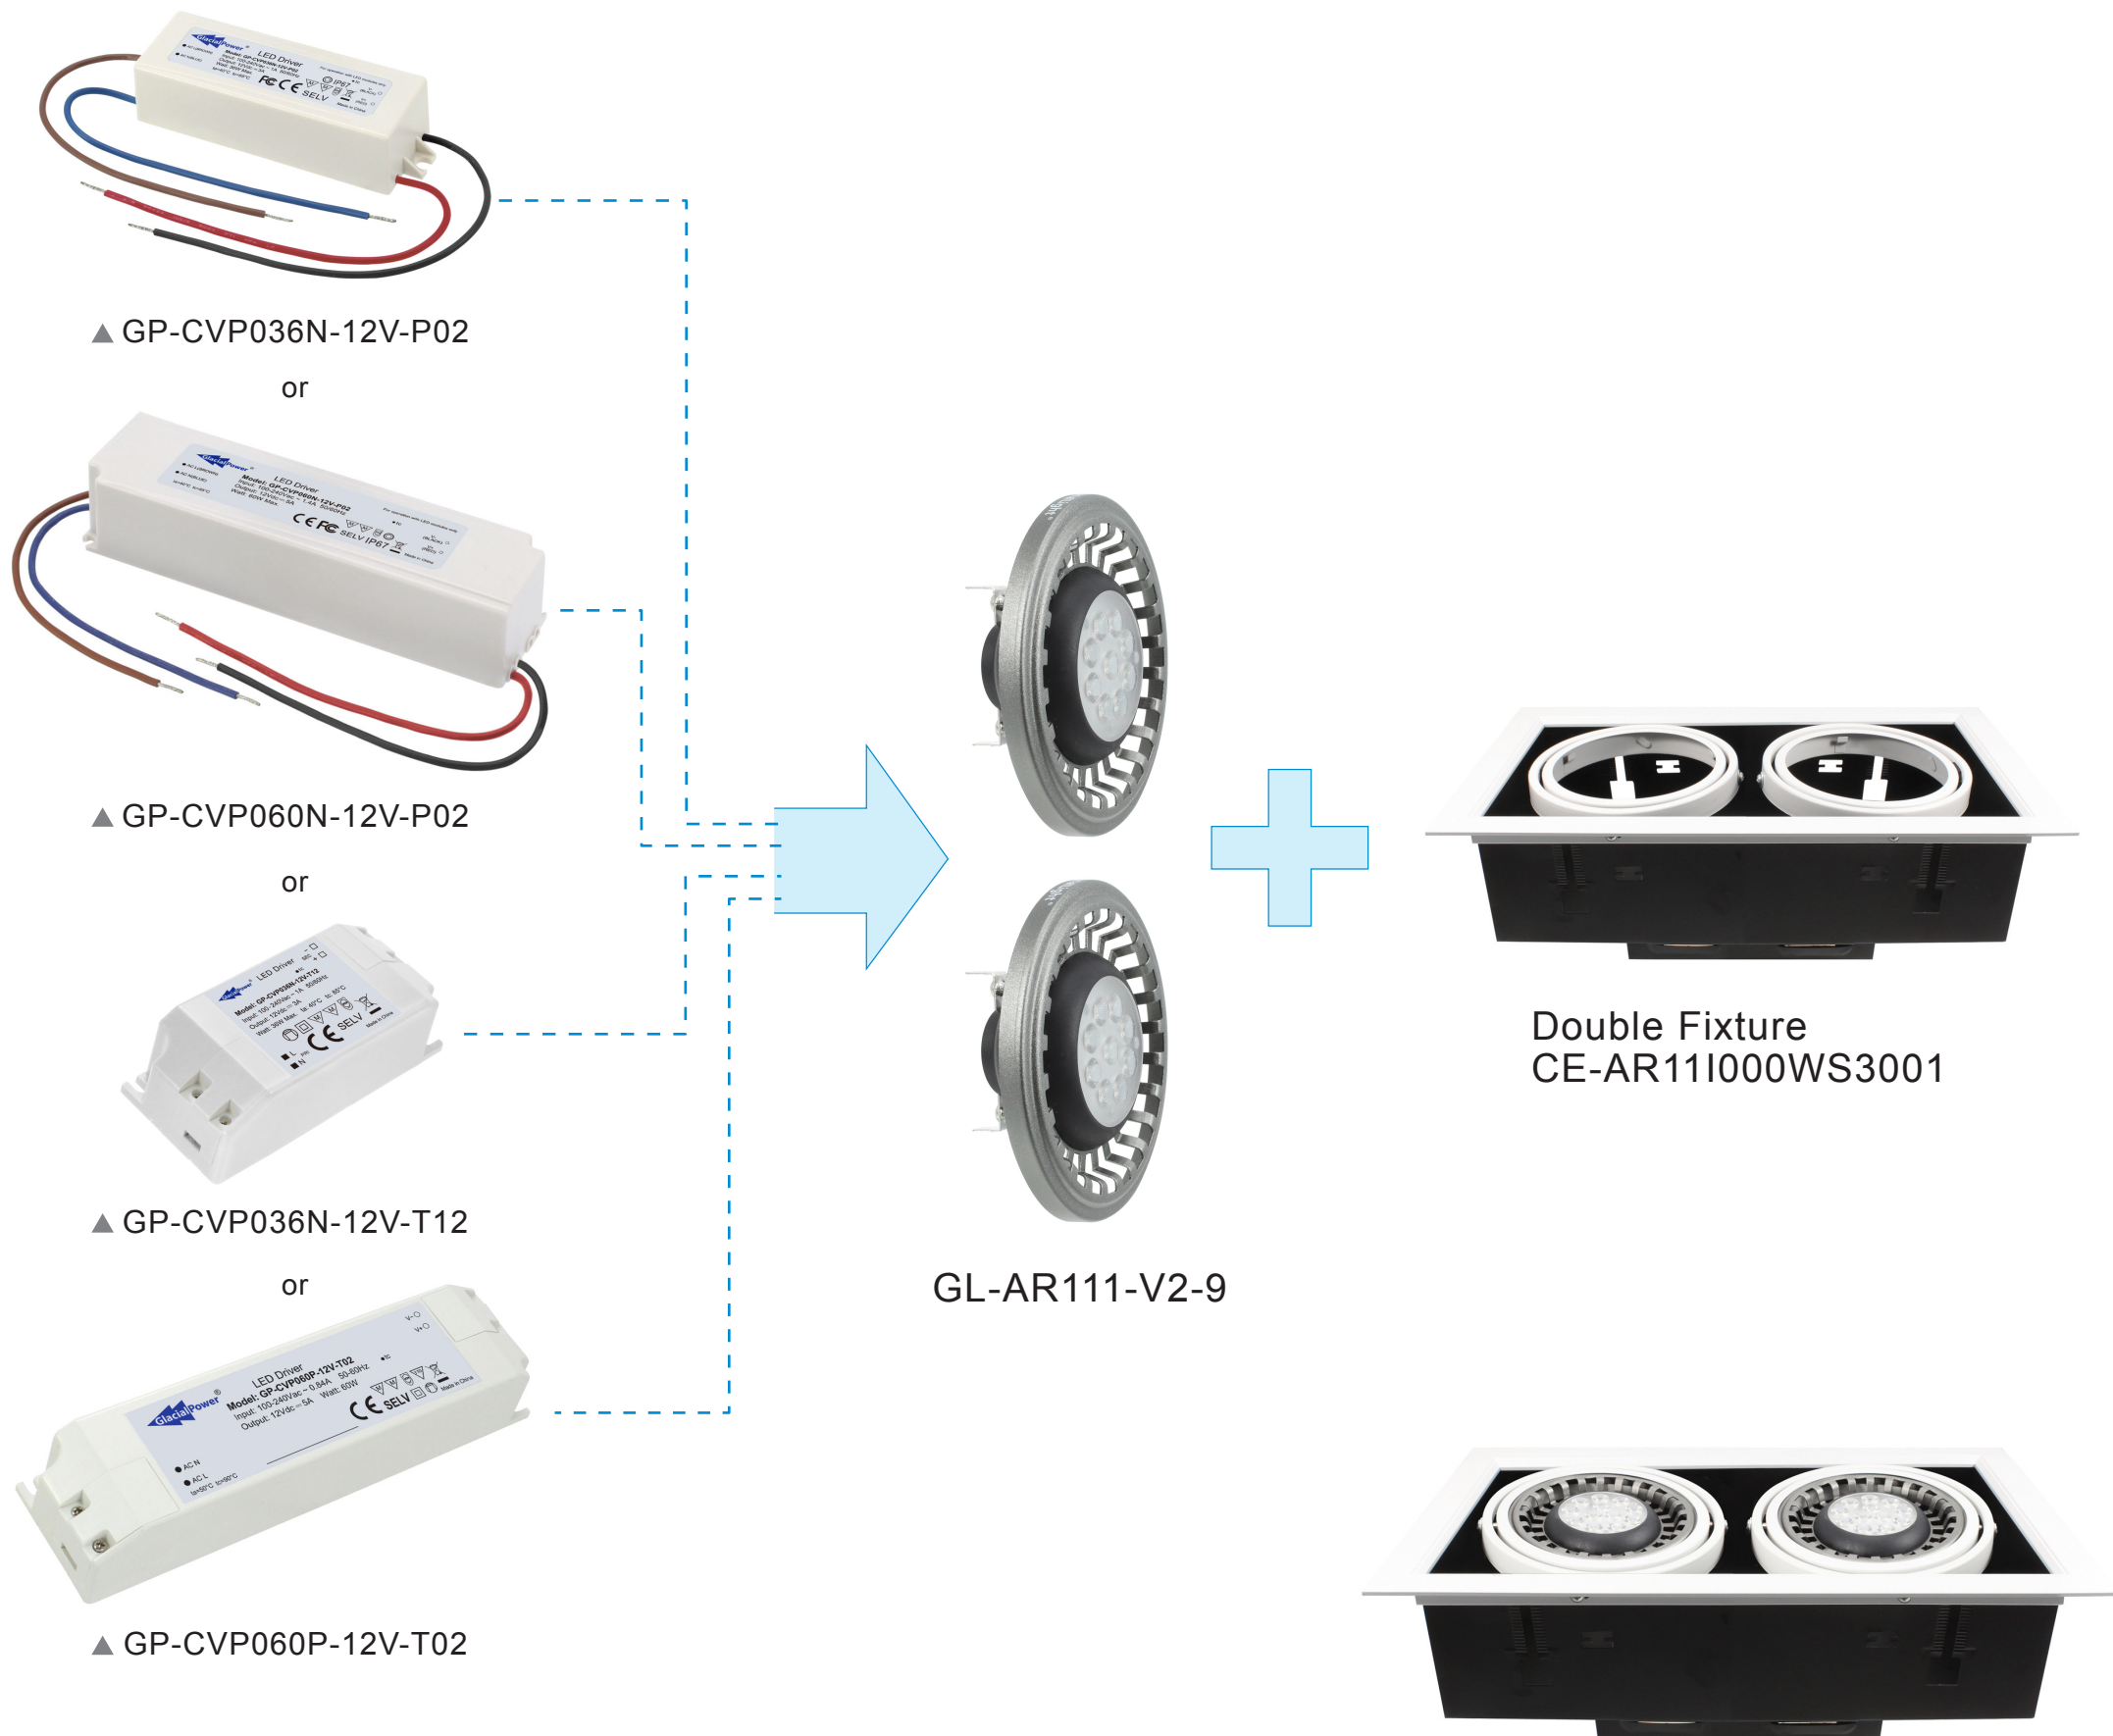

■ 6 led driver options for 1-on-1 match

Notices:
The driver not suit for
AR111-V2AN &
AR111-V2AD versions.

■ 4 led driver options for 1-on-2 match

Notices:

The driver not suit for AR111-V2AN & AR111-V2AD versions.

Housing with GL-AR111-V2

■ 4 led driver options for 1-on-3 match

▲ GP-CVP036N-12V-P02

or

▲ GP-CVP060N-12V-P02

or

▲ GP-CVP036N-12V-T12

or

▲ GP-CVP060P-12V-T02

GL-AR111-V2-9

Triple Fixture
CE-AR111000WS2001

Housing with GL-AR111-V2

Notices:

The driver not suit for AR111-V2AN & AR111-V2AD versions.

GlacialPower driver with multiple AR111-V2-9 Application Solutions

- 2 led driver for 1-on-4 match

Notices:

The driver not suit for AR111-V2AN & AR111-V2AD versions.