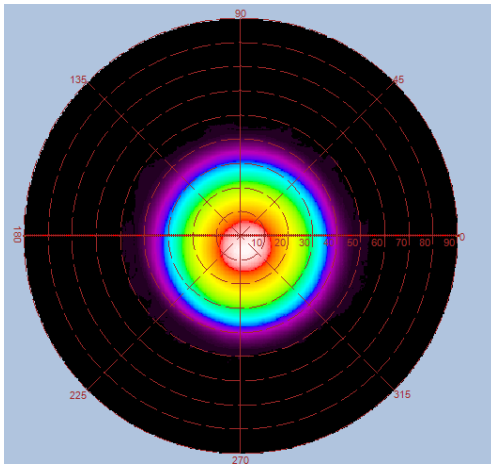

CE FC IP66

Specifications

| Model No. | GL-BL60-DA-NL-WW | GL- BL60-DA -NL-NW | GL- BL60-DA -NL-CW |
|-----------------------|---|--------------------|--------------------|
| Energy Used | 55W | | |
| Rated Life | 30,000 Hours | | |
| Input Voltage | 100-240V AC (Driver with CUL Certificate Support 277V AC for North America only) | | |
| Power Factor (PF) | 0.98 at 120V AC, 0.94 at 240V AC | | |
| CCT (color) | 3000K | 4000K | 5000K |
| Luminous Flux | 4700 lm | 4950 lm | 5150 lm |
| System Efficacy | 85 lm/W | 90 lm/W | 94 lm/W |
| CRI (Typ.) | 97 | | |
| CQS (Typ.) | 96 | 97 | 97 |
| TM-30-15 Rf (Typ.) | 95 | 96 | 96 |
| TM-30-15 Rg (Typ.) | 102 | 102 | 103 |
| Beam Angle | 60° / 120° with lampshade | | |
| Dimension | Adjustable height Ø197 x 192mm ~ Ø197 x 252mm | | |
| IP Rating | IP66 | | |
| Operation Temperature | -40°C ~ +50°C | | |
| Net Weight | 2.1 kg (with driver & lampshade) | | |
| Package | 4 Boxes / Carton | | |

Spectrum

Luminous Intensity Distribution Diagram

GL-BL60-NL-WW-60D / CCT : 3000K

| Height | E Avg. | E Max. | Diameter |
|--------|---------|---------|----------|
| 1.0M | 5450 Lx | 8621 Lx | 115 cm |
| 2.0M | 1222 Lx | 1792 Lx | 231 cm |
| 3.0M | 525 Lx | 745 Lx | 346 cm |
| 4.0M | 290 Lx | 410 Lx | 462 cm |
| 5.0M | 184 Lx | 257 Lx | 577 cm |

Luminous Intensity Distribution Diagram

GL-BL60-NL-NW-60D / CCT : 4000K

| Height | E Avg. | E Max. | Diameter |
|--------|---------|---------|----------|
| 1.0M | 5693 Lx | 9019 Lx | 115 cm |
| 2.0M | 1279 Lx | 1881 Lx | 231 cm |
| 3.0M | 550 Lx | 784 Lx | 346 cm |
| 4.0M | 304 Lx | 430 Lx | 462 cm |
| 5.0M | 193 Lx | 270 Lx | 577 cm |

Luminous Intensity Distribution Diagram

GL-BL60-NL-CW-60D / CCT : 5000K

| Height | E Avg. | E Max. | Diameter |
|--------|---------|---------|----------|
| 1.0M | 5942 Lx | 9206 Lx | 115 cm |
| 2.0M | 1337 Lx | 1941 Lx | 231 cm |
| 3.0M | 573 Lx | 812 Lx | 346 cm |
| 4.0M | 317 Lx | 442 Lx | 462 cm |
| 5.0M | 201 Lx | 278 Lx | 577 cm |