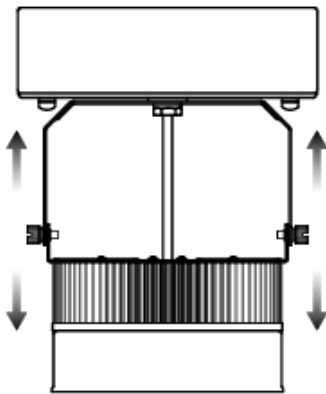

Luminous Intensity Distribution Diagram

GL-BL60-NL-WW-120D / CCT : 3000K

| Height | E Avg. | E Max. | Diameter |
|--------|--------|---------|----------|
| 1.0M | 886 Lx | 2062 Lx | 346 cm |
| 2.0M | 203 Lx | 432 Lx | 693 cm |
| 3.0M | 88 Lx | 182 Lx | 1039 cm |
| 4.0M | 49 Lx | 99 Lx | 1386 cm |
| 5.0M | 31 Lx | 63 Lx | 1732 cm |

Luminous Intensity Distribution Diagram

GL-BL60-NL-NW-120D / CCT : 4000K

| Height | E Avg. | E Max. | Diameter |
|--------|--------|---------|----------|
| 1.0M | 939 Lx | 2163 Lx | 346 cm |
| 2.0M | 216 Lx | 462 Lx | 693 cm |
| 3.0M | 93 Lx | 193 Lx | 1039 cm |
| 4.0M | 52 Lx | 106 Lx | 1386 cm |
| 5.0M | 33 Lx | 67 Lx | 1732 cm |

Luminous Intensity Distribution Diagram

GL-BL60-NL-CW-120D / CCT : 5000K

| Height | E Avg. | E Max. | Diameter |
|--------|--------|---------|----------|
| 1.0M | 971 Lx | 2239 Lx | 346 cm |
| 2.0M | 223 Lx | 474 Lx | 693 cm |
| 3.0M | 96 Lx | 200 Lx | 1039 cm |
| 4.0M | 53 Lx | 109 Lx | 1386 cm |
| 5.0M | 34 Lx | 69 Lx | 1732 cm |

Outline / Dimension

Adjust to desired height.

180 degrees adjustment

360 degrees rotation

GlacialPower LED Driver Inside
GP-HS60P-42CA1

Accessory

Suspension Chain / Pendant Rod / Outdoor Stake

Suspension Chain / Pendant Rod / Outdoor Stake for optional.