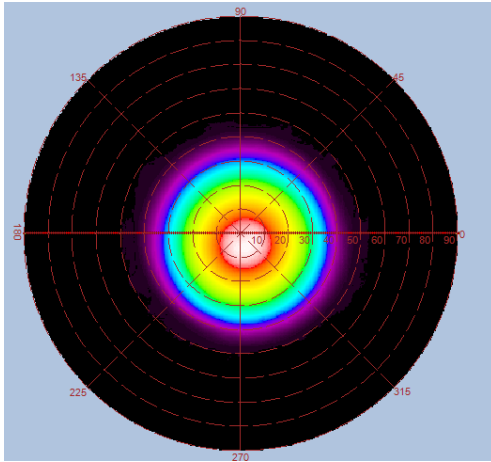

CE FC IP66

Specifications

| Model No. | GL-BL60-DA-NL-WW | GL- BL60-DA -NL-NW | GL- BL60-DA -NL-CW |
|-----------------------|---|--------------------|--------------------|
| Energy Used | 55W | | |
| Rated Life | 30,000 Hours | | |
| Input Voltage | 100-240V AC (Driver with CUL Certificate Support 277V AC for North America only) | | |
| Power Factor (PF) | 0.98 at 120V AC, 0.94 at 240V AC | | |
| CCT (color) | 3000K | 4000K | 5000K |
| Luminous Flux | 4700 lm | 4950 lm | 5150 lm |
| System Efficacy | 85 lm/W | 90 lm/W | 94 lm/W |
| CRI (Typ.) | 97 | | |
| CQS (Typ.) | 96 | 97 | 97 |
| TM-30-15 Rf (Typ.) | 95 | 96 | 96 |
| TM-30-15 Rg (Typ.) | 102 | 102 | 103 |
| Beam Angle | 60° / 120° with lampshade | | |
| Dimension | Adjustable height Ø197 x 192mm ~ Ø197 x 252mm | | |
| IP Rating | IP66 | | |
| Operation Temperature | -40°C ~ +50°C | | |
| Net Weight | 2.1 kg (with driver & lampshade) | | |
| Package | 4 Boxes / Carton | | |

Spectrum

Luminous Intensity Distribution Diagram

GL-BL60-NL-WW-60D / CCT : 3000K

| Height | E Avg. | E Max. | Diameter |
|--------|---------|---------|----------|
| 1.0M | 5450 Lx | 8621 Lx | 115 cm |
| 2.0M | 1222 Lx | 1792 Lx | 231 cm |
| 3.0M | 525 Lx | 745 Lx | 346 cm |
| 4.0M | 290 Lx | 410 Lx | 462 cm |
| 5.0M | 184 Lx | 257 Lx | 577 cm |

Luminous Intensity Distribution Diagram

GL-BL60-NL-NW-60D / CCT : 4000K

| Height | E Avg. | E Max. | Diameter |
|--------|---------|---------|----------|
| 1.0M | 5693 Lx | 9019 Lx | 115 cm |
| 2.0M | 1279 Lx | 1881 Lx | 231 cm |
| 3.0M | 550 Lx | 784 Lx | 346 cm |
| 4.0M | 304 Lx | 430 Lx | 462 cm |
| 5.0M | 193 Lx | 270 Lx | 577 cm |

Luminous Intensity Distribution Diagram

GL-BL60-NL-CW-60D / CCT : 5000K

| Height | E Avg. | E Max. | Diameter |
|--------|---------|---------|----------|
| 1.0M | 5942 Lx | 9206 Lx | 115 cm |
| 2.0M | 1337 Lx | 1941 Lx | 231 cm |
| 3.0M | 573 Lx | 812 Lx | 346 cm |
| 4.0M | 317 Lx | 442 Lx | 462 cm |
| 5.0M | 201 Lx | 278 Lx | 577 cm |