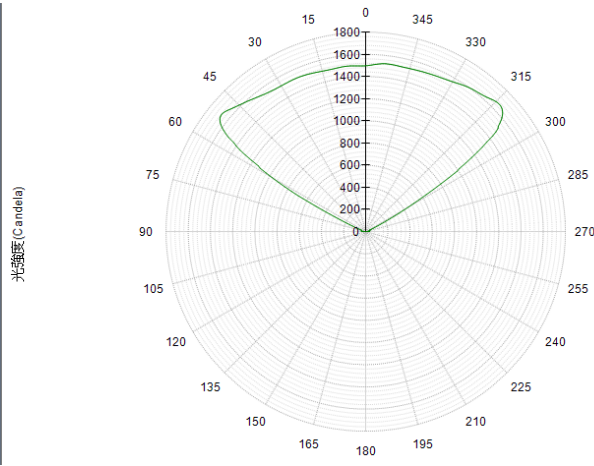

Luminous Intensity Distribution Diagram

GL-BL60-NL-CW-60D / CCT : 5000K

| Height | E Avg. | E Max. | Diameter |
|--------|---------|---------|----------|
| 1.0M | 5942 Lx | 9206 Lx | 115 cm |
| 2.0M | 1337 Lx | 1941 Lx | 231 cm |
| 3.0M | 573 Lx | 812 Lx | 346 cm |
| 4.0M | 317 Lx | 442 Lx | 462 cm |
| 5.0M | 201 Lx | 278 Lx | 577 cm |

Luminous Intensity Distribution Diagram

GL-BL60-NL-WW-120D / CCT : 3000K

| Height | E Avg. | E Max. | Diameter |
|--------|--------|---------|----------|
| 1.0M | 886 Lx | 2062 Lx | 346 cm |
| 2.0M | 203 Lx | 432 Lx | 693 cm |
| 3.0M | 88 Lx | 182 Lx | 1039 cm |
| 4.0M | 49 Lx | 99 Lx | 1386 cm |
| 5.0M | 31 Lx | 63 Lx | 1732 cm |

Luminous Intensity Distribution Diagram

GL-BL60-NL-NW-120D / CCT : 4000K

| Height | E Avg. | E Max. | Diameter |
|--------|--------|---------|----------|
| 1.0M | 939 Lx | 2163 Lx | 346 cm |
| 2.0M | 216 Lx | 462 Lx | 693 cm |
| 3.0M | 93 Lx | 193 Lx | 1039 cm |
| 4.0M | 52 Lx | 106 Lx | 1386 cm |
| 5.0M | 33 Lx | 67 Lx | 1732 cm |

Luminous Intensity Distribution Diagram

GL-BL60-NL-CW-120D / CCT : 5000K

| Height | E Avg. | E Max. | Diameter |
|--------|--------|---------|----------|
| 1.0M | 971 Lx | 2239 Lx | 346 cm |
| 2.0M | 223 Lx | 474 Lx | 693 cm |
| 3.0M | 96 Lx | 200 Lx | 1039 cm |
| 4.0M | 53 Lx | 109 Lx | 1386 cm |
| 5.0M | 34 Lx | 69 Lx | 1732 cm |