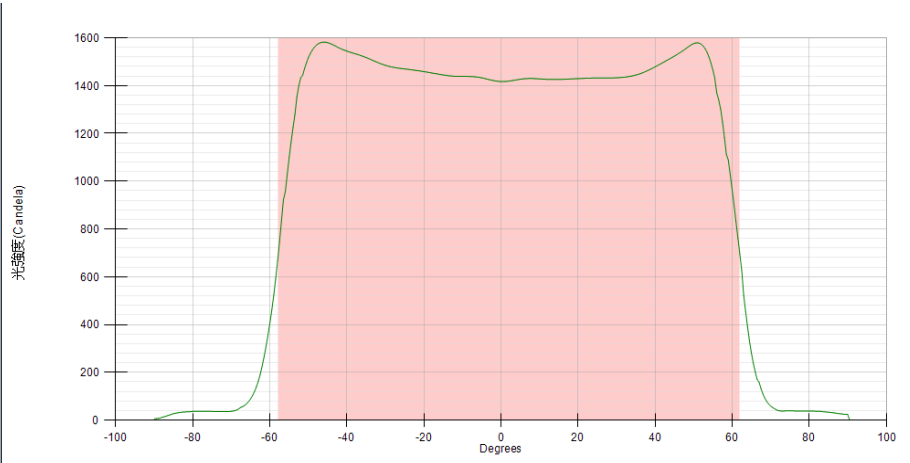

Luminous Intensity Distribution Diagram

GL-BL60-NL-NW-60D / CCT : 4000K

| Height | E Avg. | E Max. | Diameter |
|--------|---------|---------|----------|
| 1.0M | 5693 Lx | 9019 Lx | 115 cm |
| 2.0M | 1279 Lx | 1881 Lx | 231 cm |
| 3.0M | 550 Lx | 784 Lx | 346 cm |
| 4.0M | 304 Lx | 430 Lx | 462 cm |
| 5.0M | 193 Lx | 270 Lx | 577 cm |

Luminous Intensity Distribution Diagram

GL-BL60-NL-CW-60D / CCT : 5000K

| Height | E Avg. | E Max. | Diameter |
|--------|---------|---------|----------|
| 1.0M | 5942 Lx | 9206 Lx | 115 cm |
| 2.0M | 1337 Lx | 1941 Lx | 231 cm |
| 3.0M | 573 Lx | 812 Lx | 346 cm |
| 4.0M | 317 Lx | 442 Lx | 462 cm |
| 5.0M | 201 Lx | 278 Lx | 577 cm |

Luminous Intensity Distribution Diagram

GL-BL60-NL-WW-120D / CCT : 3000K

| Height | E Avg. | E Max. | Diameter |
|--------|--------|---------|----------|
| 1.0M | 886 Lx | 2062 Lx | 346 cm |
| 2.0M | 203 Lx | 432 Lx | 693 cm |
| 3.0M | 88 Lx | 182 Lx | 1039 cm |
| 4.0M | 49 Lx | 99 Lx | 1386 cm |
| 5.0M | 31 Lx | 63 Lx | 1732 cm |

Luminous Intensity Distribution Diagram

GL-BL60-NL-NW-120D / CCT : 4000K

| Height | E Avg. | E Max. | Diameter |
|--------|--------|---------|----------|
| 1.0M | 939 Lx | 2163 Lx | 346 cm |
| 2.0M | 216 Lx | 462 Lx | 693 cm |
| 3.0M | 93 Lx | 193 Lx | 1039 cm |
| 4.0M | 52 Lx | 106 Lx | 1386 cm |
| 5.0M | 33 Lx | 67 Lx | 1732 cm |