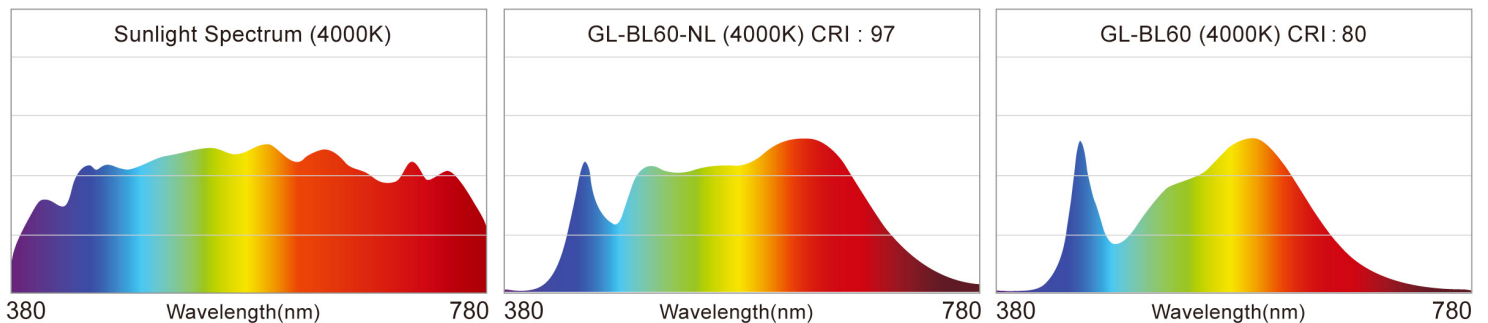

IP Rating : IP66

LED Natural Sunlight

GL-BL60DA-NL

Dimming function

* The dimmable switch is not included

Features

- High CRI is 97.
- High CQS is 97.
- TM-30-15 Rf is up to 96.
- TM-30-15 Rg is up to 102.
- IP66 rated.
- The bracket can adjusted 360 degrees horizontally or 180 degrees vertically.
- Available surface mounted, suspension chain, pendant rod and outdoor stake.
- Dimming function optional.

CE FC IP66

Specifications

| Model No. | GL-BL60-DA-NL-WW | GL- BL60-DA -NL-NW | GL- BL60-DA -NL-CW |
|-----------------------|---|--------------------|--------------------|
| Energy Used | 55W | | |
| Rated Life | 30,000 Hours | | |
| Input Voltage | 100-240V AC (Driver with CUL Certificate Support 277V AC for North America only) | | |
| Power Factor (PF) | 0.98 at 120V AC, 0.94 at 240V AC | | |
| CCT (color) | 3000K | 4000K | 5000K |
| Luminous Flux | 4700 lm | 4950 lm | 5150 lm |
| System Efficacy | 85 lm/W | 90 lm/W | 94 lm/W |
| CRI (Typ.) | 97 | | |
| CQS (Typ.) | 96 | 97 | 97 |
| TM-30-15 Rf (Typ.) | 95 | 96 | 96 |
| TM-30-15 Rg (Typ.) | 102 | 102 | 103 |
| Beam Angle | 60° / 120° with lampshade | | |
| Dimension | Adjustable height Ø197 x 192mm ~ Ø197 x 252mm | | |
| IP Rating | IP66 | | |
| Operation Temperature | -40°C ~ +50°C | | |
| Net Weight | 2.1 kg (with driver & lampshade) | | |
| Package | 4 Boxes / Carton | | |

Spectrum

Luminous Intensity Distribution Diagram

GL-BL60-NL-WW-60D / CCT : 3000K

| Height | E Avg. | E Max. | Diameter |
|--------|---------|---------|----------|
| 1.0M | 5450 Lx | 8621 Lx | 115 cm |
| 2.0M | 1222 Lx | 1792 Lx | 231 cm |
| 3.0M | 525 Lx | 745 Lx | 346 cm |
| 4.0M | 290 Lx | 410 Lx | 462 cm |
| 5.0M | 184 Lx | 257 Lx | 577 cm |