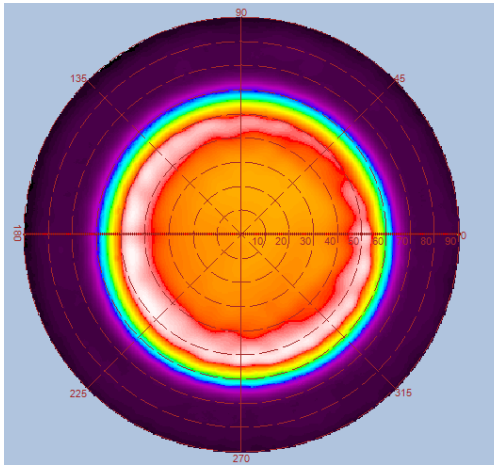

Luminous Intensity Distribution Diagram

GL-BL60-NL-CW-60D / CCT : 5000K

| Height | E Avg. | E Max. | Diameter |
|--------|---------|---------|----------|
| 1.0M | 5942 Lx | 9206 Lx | 115 cm |
| 2.0M | 1337 Lx | 1941 Lx | 231 cm |
| 3.0M | 573 Lx | 812 Lx | 346 cm |
| 4.0M | 317 Lx | 442 Lx | 462 cm |
| 5.0M | 201 Lx | 278 Lx | 577 cm |

Luminous Intensity Distribution Diagram

GL-BL60-NL-WW-120D / CCT : 3000K

| Height | E Avg. | E Max. | Diameter |
|--------|--------|---------|----------|
| 1.0M | 886 Lx | 2062 Lx | 346 cm |
| 2.0M | 203 Lx | 432 Lx | 693 cm |
| 3.0M | 88 Lx | 182 Lx | 1039 cm |
| 4.0M | 49 Lx | 99 Lx | 1386 cm |
| 5.0M | 31 Lx | 63 Lx | 1732 cm |

Luminous Intensity Distribution Diagram

GL-BL60-NL-NW-120D / CCT : 4000K

| Height | E Avg. | E Max. | Diameter |
|--------|--------|---------|----------|
| 1.0M | 939 Lx | 2163 Lx | 346 cm |
| 2.0M | 216 Lx | 462 Lx | 693 cm |
| 3.0M | 93 Lx | 193 Lx | 1039 cm |
| 4.0M | 52 Lx | 106 Lx | 1386 cm |
| 5.0M | 33 Lx | 67 Lx | 1732 cm |

Luminous Intensity Distribution Diagram

GL-BL60-NL-CW-120D / CCT : 5000K

| Height | E Avg. | E Max. | Diameter |
|--------|--------|---------|----------|
| 1.0M | 971 Lx | 2239 Lx | 346 cm |
| 2.0M | 223 Lx | 474 Lx | 693 cm |
| 3.0M | 96 Lx | 200 Lx | 1039 cm |
| 4.0M | 53 Lx | 109 Lx | 1386 cm |
| 5.0M | 34 Lx | 69 Lx | 1732 cm |