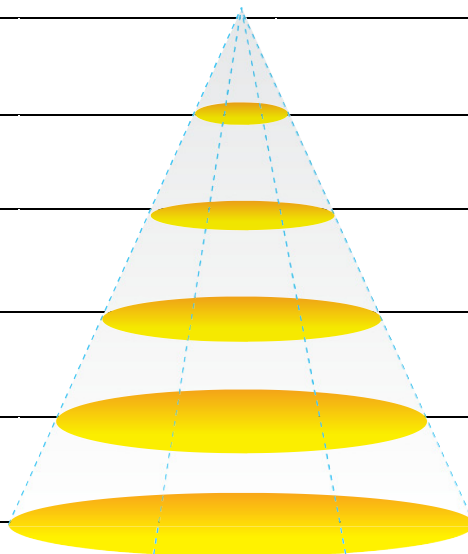

Luminous Intensity Distribution Diagram

GL-BL60-NL-CW-60D / CCT : 5000K

| Height | E Avg. | E Max. | Diameter |
|--------|---------|---------|----------|
| 1.0M | 5942 Lx | 9206 Lx | 115 cm |
| 2.0M | 1337 Lx | 1941 Lx | 231 cm |
| 3.0M | 573 Lx | 812 Lx | 346 cm |
| 4.0M | 317 Lx | 442 Lx | 462 cm |
| 5.0M | 201 Lx | 278 Lx | 577 cm |

Luminous Intensity Distribution Diagram

GL-BL60-NL-WW-120D / CCT : 3000K

| Height | E Avg. | E Max. | Diameter |
|--------|--------|---------|----------|
| 1.0M | 886 Lx | 2062 Lx | 346 cm |
| 2.0M | 203 Lx | 432 Lx | 693 cm |
| 3.0M | 88 Lx | 182 Lx | 1039 cm |
| 4.0M | 49 Lx | 99 Lx | 1386 cm |
| 5.0M | 31 Lx | 63 Lx | 1732 cm |

Luminous Intensity Distribution Diagram

GL-BL60-NL-NW-120D / CCT : 4000K

| Height | E Avg. | E Max. | Diameter |
|--------|--------|---------|----------|
| 1.0M | 939 Lx | 2163 Lx | 346 cm |
| 2.0M | 216 Lx | 462 Lx | 693 cm |
| 3.0M | 93 Lx | 193 Lx | 1039 cm |
| 4.0M | 52 Lx | 106 Lx | 1386 cm |
| 5.0M | 33 Lx | 67 Lx | 1732 cm |

Luminous Intensity Distribution Diagram

GL-BL60-NL-CW-120D / CCT : 5000K

| Height | E Avg. | E Max. | Diameter |
|--------|--------|---------|----------|
| 1.0M | 971 Lx | 2239 Lx | 346 cm |
| 2.0M | 223 Lx | 474 Lx | 693 cm |
| 3.0M | 96 Lx | 200 Lx | 1039 cm |
| 4.0M | 53 Lx | 109 Lx | 1386 cm |
| 5.0M | 34 Lx | 69 Lx | 1732 cm |