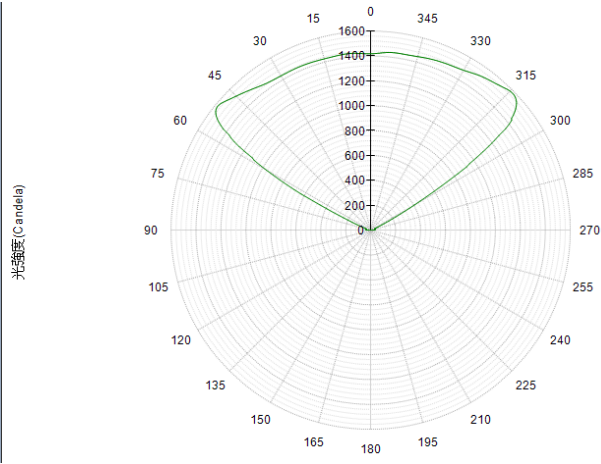

Luminous Intensity Distribution Diagram

GL-BL60-NL-NW-60D / CCT : 4000K

| Height | E Avg. | E Max. | Diameter |
|--------|---------|---------|----------|
| 1.0M | 5693 Lx | 9019 Lx | 115 cm |
| 2.0M | 1279 Lx | 1881 Lx | 231 cm |
| 3.0M | 550 Lx | 784 Lx | 346 cm |
| 4.0M | 304 Lx | 430 Lx | 462 cm |
| 5.0M | 193 Lx | 270 Lx | 577 cm |

Luminous Intensity Distribution Diagram

GL-BL60-NL-CW-60D / CCT : 5000K

| Height | E Avg. | E Max. | Diameter |
|--------|---------|---------|----------|
| 1.0M | 5942 Lx | 9206 Lx | 115 cm |
| 2.0M | 1337 Lx | 1941 Lx | 231 cm |
| 3.0M | 573 Lx | 812 Lx | 346 cm |
| 4.0M | 317 Lx | 442 Lx | 462 cm |
| 5.0M | 201 Lx | 278 Lx | 577 cm |

Luminous Intensity Distribution Diagram

GL-BL60-NL-WW-120D / CCT : 3000K

| Height | E Avg. | E Max. | Diameter |
|--------|--------|---------|----------|
| 1.0M | 886 Lx | 2062 Lx | 346 cm |
| 2.0M | 203 Lx | 432 Lx | 693 cm |
| 3.0M | 88 Lx | 182 Lx | 1039 cm |
| 4.0M | 49 Lx | 99 Lx | 1386 cm |
| 5.0M | 31 Lx | 63 Lx | 1732 cm |

Luminous Intensity Distribution Diagram

GL-BL60-NL-NW-120D / CCT : 4000K

| Height | E Avg. | E Max. | Diameter |
|--------|--------|---------|----------|
| 1.0M | 939 Lx | 2163 Lx | 346 cm |
| 2.0M | 216 Lx | 462 Lx | 693 cm |
| 3.0M | 93 Lx | 193 Lx | 1039 cm |
| 4.0M | 52 Lx | 106 Lx | 1386 cm |
| 5.0M | 33 Lx | 67 Lx | 1732 cm |