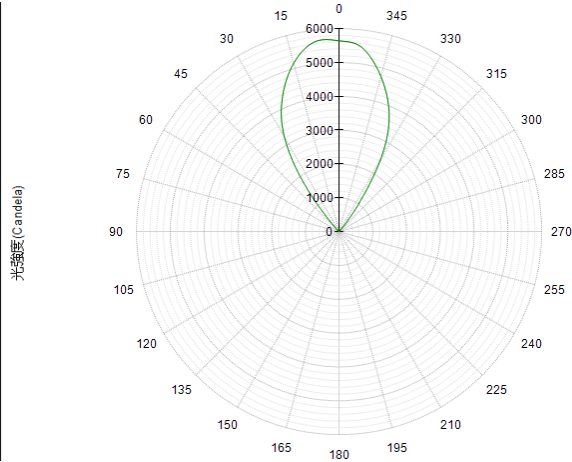

CE FC IP66

Specifications

| Model No. | GL-BL60-DA-NL-WW | GL- BL60-DA -NL-NW | GL- BL60-DA -NL-CW |
|-----------------------|---|--------------------|--------------------|
| Energy Used | 55W | | |
| Rated Life | 30,000 Hours | | |
| Input Voltage | 100-240V AC (Driver with CUL Certificate Support 277V AC for North America only) | | |
| Power Factor (PF) | 0.98 at 120V AC, 0.94 at 240V AC | | |
| CCT (color) | 3000K | 4000K | 5000K |
| Luminous Flux | 4700 lm | 4950 lm | 5150 lm |
| System Efficacy | 85 lm/W | 90 lm/W | 94 lm/W |
| CRI (Typ.) | 97 | | |
| CQS (Typ.) | 96 | 97 | 97 |
| TM-30-15 Rf (Typ.) | 95 | 96 | 96 |
| TM-30-15 Rg (Typ.) | 102 | 102 | 103 |
| Beam Angle | 60° / 120° with lampshade | | |
| Dimension | Adjustable height Ø197 x 192mm ~ Ø197 x 252mm | | |
| IP Rating | IP66 | | |
| Operation Temperature | -40°C ~ +50°C | | |
| Net Weight | 2.1 kg (with driver & lampshade) | | |
| Package | 4 Boxes / Carton | | |

Spectrum

Luminous Intensity Distribution Diagram

GL-BL60-NL-WW-60D / CCT : 3000K

| Height | E Avg. | E Max. | Diameter |
|--------|---------|---------|----------|
| 1.0M | 5450 Lx | 8621 Lx | 115 cm |
| 2.0M | 1222 Lx | 1792 Lx | 231 cm |
| 3.0M | 525 Lx | 745 Lx | 346 cm |
| 4.0M | 290 Lx | 410 Lx | 462 cm |
| 5.0M | 184 Lx | 257 Lx | 577 cm |

Luminous Intensity Distribution Diagram

GL-BL60-NL-NW-60D / CCT : 4000K

| Height | E Avg. | E Max. | Diameter |
|--------|---------|---------|----------|
| 1.0M | 5693 Lx | 9019 Lx | 115 cm |
| 2.0M | 1279 Lx | 1881 Lx | 231 cm |
| 3.0M | 550 Lx | 784 Lx | 346 cm |
| 4.0M | 304 Lx | 430 Lx | 462 cm |
| 5.0M | 193 Lx | 270 Lx | 577 cm |

Luminous Intensity Distribution Diagram

GL-BL60-NL-CW-60D / CCT : 5000K

| Height | E Avg. | E Max. | Diameter |
|--------|---------|---------|----------|
| 1.0M | 5942 Lx | 9206 Lx | 115 cm |
| 2.0M | 1337 Lx | 1941 Lx | 231 cm |
| 3.0M | 573 Lx | 812 Lx | 346 cm |
| 4.0M | 317 Lx | 442 Lx | 462 cm |
| 5.0M | 201 Lx | 278 Lx | 577 cm |