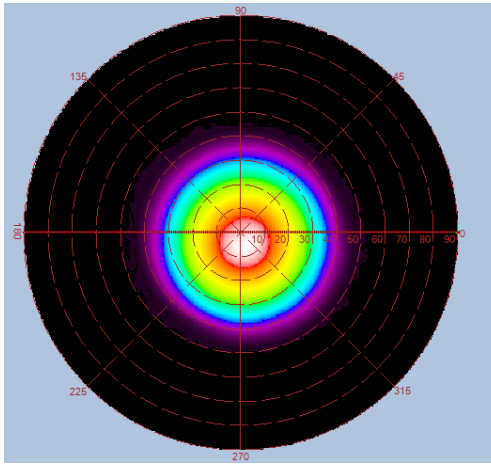

CE FC IP66

Specifications

| Model No. | GL-BL60-DA-NL-WW | GL- BL60-DA -NL-NW | GL- BL60-DA -NL-CW |
|-----------------------|---|--------------------|--------------------|
| Energy Used | 55W | | |
| Rated Life | 30,000 Hours | | |
| Input Voltage | 100-240V AC (Driver with CUL Certificate Support 277V AC for North America only) | | |
| Power Factor (PF) | 0.98 at 120V AC, 0.94 at 240V AC | | |
| CCT (color) | 3000K | 4000K | 5000K |
| Luminous Flux | 4700 lm | 4950 lm | 5150 lm |
| System Efficacy | 85 lm/W | 90 lm/W | 94 lm/W |
| CRI (Typ.) | 97 | | |
| CQS (Typ.) | 96 | 97 | 97 |
| TM-30-15 Rf (Typ.) | 95 | 96 | 96 |
| TM-30-15 Rg (Typ.) | 102 | 102 | 103 |
| Beam Angle | 60° / 120° with lampshade | | |
| Dimension | Adjustable height Ø197 x 192mm ~ Ø197 x 252mm | | |
| IP Rating | IP66 | | |
| Operation Temperature | -40°C ~ +50°C | | |
| Net Weight | 2.1 kg (with driver & lampshade) | | |
| Package | 4 Boxes / Carton | | |

Spectrum

Luminous Intensity Distribution Diagram

GL-BL60-NL-WW-60D / CCT : 3000K

| Height | E Avg. | E Max. | Diameter |
|--------|---------|---------|----------|
| 1.0M | 5450 Lx | 8621 Lx | 115 cm |
| 2.0M | 1222 Lx | 1792 Lx | 231 cm |
| 3.0M | 525 Lx | 745 Lx | 346 cm |
| 4.0M | 290 Lx | 410 Lx | 462 cm |
| 5.0M | 184 Lx | 257 Lx | 577 cm |

Luminous Intensity Distribution Diagram

GL-BL60-NL-NW-60D / CCT : 4000K

| Height | E Avg. | E Max. | Diameter |
|--------|---------|---------|----------|
| 1.0M | 5693 Lx | 9019 Lx | 115 cm |
| 2.0M | 1279 Lx | 1881 Lx | 231 cm |
| 3.0M | 550 Lx | 784 Lx | 346 cm |
| 4.0M | 304 Lx | 430 Lx | 462 cm |
| 5.0M | 193 Lx | 270 Lx | 577 cm |

Luminous Intensity Distribution Diagram

GL-BL60-NL-CW-60D / CCT : 5000K

| Height | E Avg. | E Max. | Diameter |
|--------|---------|---------|----------|
| 1.0M | 5942 Lx | 9206 Lx | 115 cm |
| 2.0M | 1337 Lx | 1941 Lx | 231 cm |
| 3.0M | 573 Lx | 812 Lx | 346 cm |
| 4.0M | 317 Lx | 442 Lx | 462 cm |
| 5.0M | 201 Lx | 278 Lx | 577 cm |