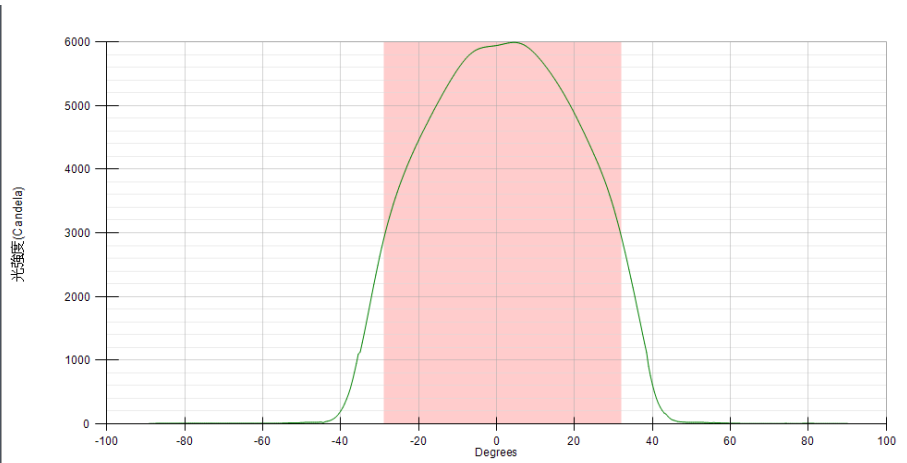

CE FC IP66

Specifications

| Model No. | GL-BL60-DA-NL-WW | GL- BL60-DA -NL-NW | GL- BL60-DA -NL-CW |
|-----------------------|---|--------------------|--------------------|
| Energy Used | 55W | | |
| Rated Life | 30,000 Hours | | |
| Input Voltage | 100-240V AC (Driver with CUL Certificate Support 277V AC for North America only) | | |
| Power Factor (PF) | 0.98 at 120V AC, 0.94 at 240V AC | | |
| CCT (color) | 3000K | 4000K | 5000K |
| Luminous Flux | 4700 lm | 4950 lm | 5150 lm |
| System Efficacy | 85 lm/W | 90 lm/W | 94 lm/W |
| CRI (Typ.) | 97 | | |
| CQS (Typ.) | 96 | 97 | 97 |
| TM-30-15 Rf (Typ.) | 95 | 96 | 96 |
| TM-30-15 Rg (Typ.) | 102 | 102 | 103 |
| Beam Angle | 60° / 120° with lampshade | | |
| Dimension | Adjustable height Ø197 x 192mm ~ Ø197 x 252mm | | |
| IP Rating | IP66 | | |
| Operation Temperature | -40°C ~ +50°C | | |
| Net Weight | 2.1 kg (with driver & lampshade) | | |
| Package | 4 Boxes / Carton | | |

Spectrum

Luminous Intensity Distribution Diagram

GL-BL60-NL-WW-60D / CCT : 3000K

| Height | E Avg. | E Max. | Diameter |
|--------|---------|---------|----------|
| 1.0M | 5450 Lx | 8621 Lx | 115 cm |
| 2.0M | 1222 Lx | 1792 Lx | 231 cm |
| 3.0M | 525 Lx | 745 Lx | 346 cm |
| 4.0M | 290 Lx | 410 Lx | 462 cm |
| 5.0M | 184 Lx | 257 Lx | 577 cm |

Luminous Intensity Distribution Diagram

GL-BL60-NL-NW-60D / CCT : 4000K

| Height | E Avg. | E Max. | Diameter |
|--------|---------|---------|----------|
| 1.0M | 5693 Lx | 9019 Lx | 115 cm |
| 2.0M | 1279 Lx | 1881 Lx | 231 cm |
| 3.0M | 550 Lx | 784 Lx | 346 cm |
| 4.0M | 304 Lx | 430 Lx | 462 cm |
| 5.0M | 193 Lx | 270 Lx | 577 cm |

Luminous Intensity Distribution Diagram

GL-BL60-NL-CW-60D / CCT : 5000K

| Height | E Avg. | E Max. | Diameter |
|--------|---------|---------|----------|
| 1.0M | 5942 Lx | 9206 Lx | 115 cm |
| 2.0M | 1337 Lx | 1941 Lx | 231 cm |
| 3.0M | 573 Lx | 812 Lx | 346 cm |
| 4.0M | 317 Lx | 442 Lx | 462 cm |
| 5.0M | 201 Lx | 278 Lx | 577 cm |