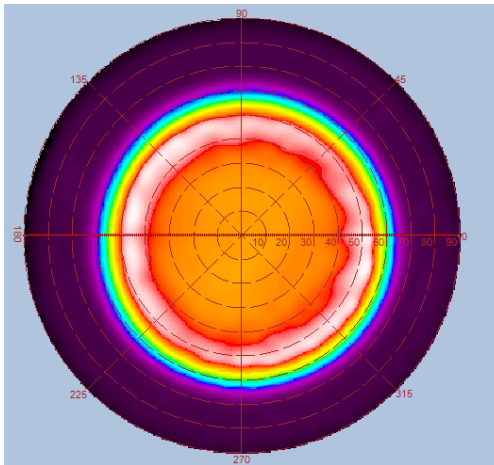

Luminous Intensity Distribution Diagram

GL-BL60-NL-CW-60D / CCT : 5000K

| Height | E Avg. | E Max. | Diameter |
|--------|---------|---------|----------|
| 1.0M | 5942 Lx | 9206 Lx | 115 cm |
| 2.0M | 1337 Lx | 1941 Lx | 231 cm |
| 3.0M | 573 Lx | 812 Lx | 346 cm |
| 4.0M | 317 Lx | 442 Lx | 462 cm |
| 5.0M | 201 Lx | 278 Lx | 577 cm |

Luminous Intensity Distribution Diagram

GL-BL60-NL-WW-120D / CCT : 3000K

| Height | E Avg. | E Max. | Diameter |
|--------|--------|---------|----------|
| 1.0M | 886 Lx | 2062 Lx | 346 cm |
| 2.0M | 203 Lx | 432 Lx | 693 cm |
| 3.0M | 88 Lx | 182 Lx | 1039 cm |
| 4.0M | 49 Lx | 99 Lx | 1386 cm |
| 5.0M | 31 Lx | 63 Lx | 1732 cm |

Luminous Intensity Distribution Diagram

GL-BL60-NL-NW-120D / CCT : 4000K

| Height | E Avg. | E Max. | Diameter |
|--------|--------|---------|----------|
| 1.0M | 939 Lx | 2163 Lx | 346 cm |
| 2.0M | 216 Lx | 462 Lx | 693 cm |
| 3.0M | 93 Lx | 193 Lx | 1039 cm |
| 4.0M | 52 Lx | 106 Lx | 1386 cm |
| 5.0M | 33 Lx | 67 Lx | 1732 cm |

Luminous Intensity Distribution Diagram

GL-BL60-NL-CW-120D / CCT : 5000K

| Height | E Avg. | E Max. | Diameter |
|--------|--------|---------|----------|
| 1.0M | 971 Lx | 2239 Lx | 346 cm |
| 2.0M | 223 Lx | 474 Lx | 693 cm |
| 3.0M | 96 Lx | 200 Lx | 1039 cm |
| 4.0M | 53 Lx | 109 Lx | 1386 cm |
| 5.0M | 34 Lx | 69 Lx | 1732 cm |