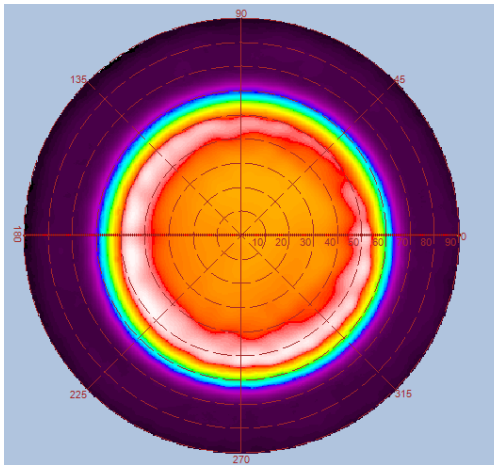

Luminous Intensity Distribution Diagram

GL-BL60-NL-CW-60D / CCT : 5000K

| Height | E Avg. | E Max. | Diameter |
|--------|---------|---------|----------|
| 1.0M | 5942 Lx | 9206 Lx | 115 cm |
| 2.0M | 1337 Lx | 1941 Lx | 231 cm |
| 3.0M | 573 Lx | 812 Lx | 346 cm |
| 4.0M | 317 Lx | 442 Lx | 462 cm |
| 5.0M | 201 Lx | 278 Lx | 577 cm |

Luminous Intensity Distribution Diagram

GL-BL60-NL-WW-120D / CCT : 3000K

| Height | E Avg. | E Max. | Diameter |
|--------|--------|---------|----------|
| 1.0M | 886 Lx | 2062 Lx | 346 cm |
| 2.0M | 203 Lx | 432 Lx | 693 cm |
| 3.0M | 88 Lx | 182 Lx | 1039 cm |
| 4.0M | 49 Lx | 99 Lx | 1386 cm |
| 5.0M | 31 Lx | 63 Lx | 1732 cm |

Luminous Intensity Distribution Diagram

GL-BL60-NL-NW-120D / CCT : 4000K

| Height | E Avg. | E Max. | Diameter |
|--------|--------|---------|----------|
| 1.0M | 939 Lx | 2163 Lx | 346 cm |
| 2.0M | 216 Lx | 462 Lx | 693 cm |
| 3.0M | 93 Lx | 193 Lx | 1039 cm |
| 4.0M | 52 Lx | 106 Lx | 1386 cm |
| 5.0M | 33 Lx | 67 Lx | 1732 cm |

Luminous Intensity Distribution Diagram

GL-BL60-NL-CW-120D / CCT : 5000K

| Height | E Avg. | E Max. | Diameter |
|--------|--------|---------|----------|
| 1.0M | 971 Lx | 2239 Lx | 346 cm |
| 2.0M | 223 Lx | 474 Lx | 693 cm |
| 3.0M | 96 Lx | 200 Lx | 1039 cm |
| 4.0M | 53 Lx | 109 Lx | 1386 cm |
| 5.0M | 34 Lx | 69 Lx | 1732 cm |