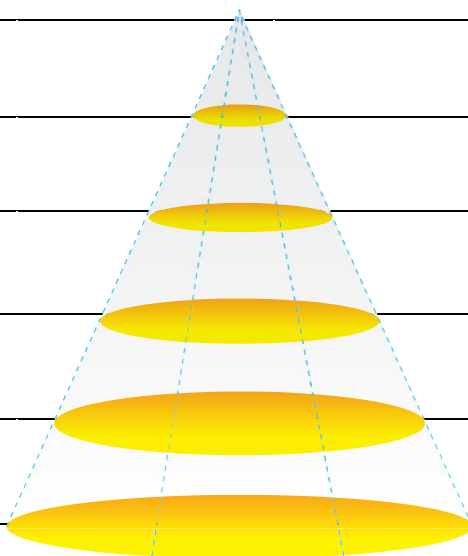

Luminous Intensity Distribution Diagram

GL-BL60-NL-CW-60D / CCT : 5000K

| Height | E Avg. | E Max. | Diameter |
|--------|---------|---------|----------|
| 1.0M | 5942 Lx | 9206 Lx | 115 cm |
| 2.0M | 1337 Lx | 1941 Lx | 231 cm |
| 3.0M | 573 Lx | 812 Lx | 346 cm |
| 4.0M | 317 Lx | 442 Lx | 462 cm |
| 5.0M | 201 Lx | 278 Lx | 577 cm |

Luminous Intensity Distribution Diagram

GL-BL60-NL-WW-120D / CCT : 3000K

| Height | E Avg. | E Max. | Diameter |
|--------|--------|---------|----------|
| 1.0M | 886 Lx | 2062 Lx | 346 cm |
| 2.0M | 203 Lx | 432 Lx | 693 cm |
| 3.0M | 88 Lx | 182 Lx | 1039 cm |
| 4.0M | 49 Lx | 99 Lx | 1386 cm |
| 5.0M | 31 Lx | 63 Lx | 1732 cm |

Luminous Intensity Distribution Diagram

GL-BL60-NL-NW-120D / CCT : 4000K

| Height | E Avg. | E Max. | Diameter |
|--------|--------|---------|----------|
| 1.0M | 939 Lx | 2163 Lx | 346 cm |
| 2.0M | 216 Lx | 462 Lx | 693 cm |
| 3.0M | 93 Lx | 193 Lx | 1039 cm |
| 4.0M | 52 Lx | 106 Lx | 1386 cm |
| 5.0M | 33 Lx | 67 Lx | 1732 cm |

Luminous Intensity Distribution Diagram

GL-BL60-NL-CW-120D / CCT : 5000K

| Height | E Avg. | E Max. | Diameter |
|--------|--------|---------|----------|
| 1.0M | 971 Lx | 2239 Lx | 346 cm |
| 2.0M | 223 Lx | 474 Lx | 693 cm |
| 3.0M | 96 Lx | 200 Lx | 1039 cm |
| 4.0M | 53 Lx | 109 Lx | 1386 cm |
| 5.0M | 34 Lx | 69 Lx | 1732 cm |