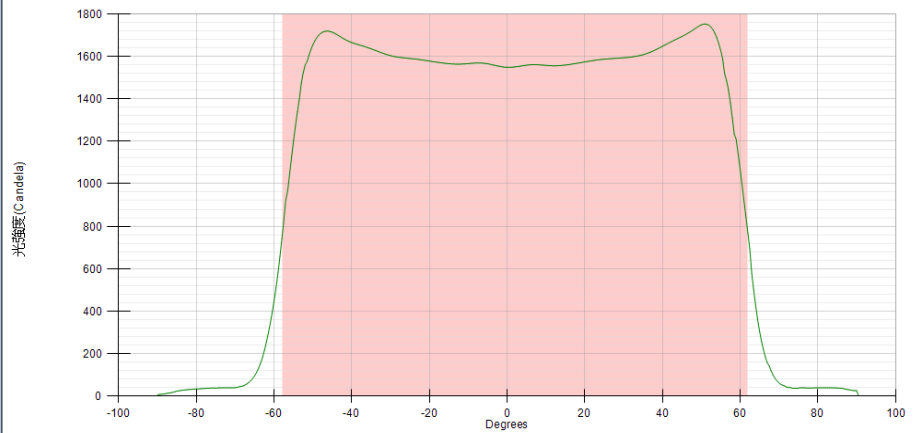

Luminous Intensity Distribution Diagram

GL-BL60-NL-CW-60D / CCT : 5000K

| Height | E Avg. | E Max. | Diameter |
|--------|---------|---------|----------|
| 1.0M | 5942 Lx | 9206 Lx | 115 cm |
| 2.0M | 1337 Lx | 1941 Lx | 231 cm |
| 3.0M | 573 Lx | 812 Lx | 346 cm |
| 4.0M | 317 Lx | 442 Lx | 462 cm |
| 5.0M | 201 Lx | 278 Lx | 577 cm |

Luminous Intensity Distribution Diagram

GL-BL60-NL-WW-120D / CCT : 3000K

| Height | E Avg. | E Max. | Diameter |
|--------|--------|---------|----------|
| 1.0M | 886 Lx | 2062 Lx | 346 cm |
| 2.0M | 203 Lx | 432 Lx | 693 cm |
| 3.0M | 88 Lx | 182 Lx | 1039 cm |
| 4.0M | 49 Lx | 99 Lx | 1386 cm |
| 5.0M | 31 Lx | 63 Lx | 1732 cm |

Luminous Intensity Distribution Diagram

GL-BL60-NL-NW-120D / CCT : 4000K

| Height | E Avg. | E Max. | Diameter |
|--------|--------|---------|----------|
| 1.0M | 939 Lx | 2163 Lx | 346 cm |
| 2.0M | 216 Lx | 462 Lx | 693 cm |
| 3.0M | 93 Lx | 193 Lx | 1039 cm |
| 4.0M | 52 Lx | 106 Lx | 1386 cm |
| 5.0M | 33 Lx | 67 Lx | 1732 cm |

Luminous Intensity Distribution Diagram

GL-BL60-NL-CW-120D / CCT : 5000K

| Height | E Avg. | E Max. | Diameter |
|--------|--------|---------|----------|
| 1.0M | 971 Lx | 2239 Lx | 346 cm |
| 2.0M | 223 Lx | 474 Lx | 693 cm |
| 3.0M | 96 Lx | 200 Lx | 1039 cm |
| 4.0M | 53 Lx | 109 Lx | 1386 cm |
| 5.0M | 34 Lx | 69 Lx | 1732 cm |