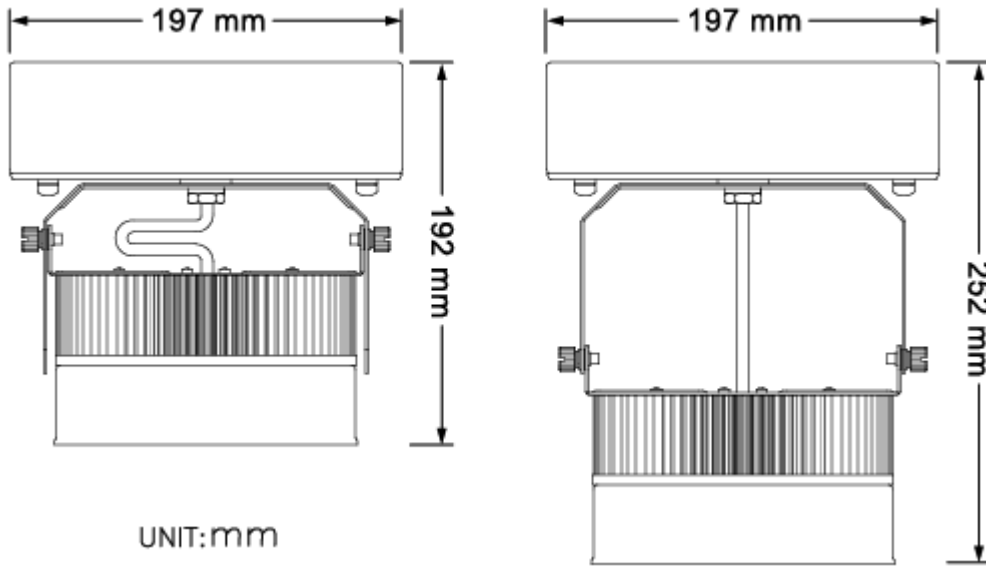

Outline / Dimension

Adjust to desired height.