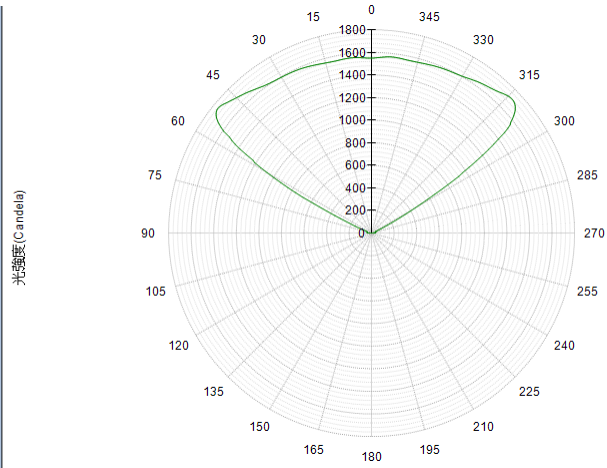

Luminous Intensity Distribution Diagram

GL-BL60-NL-CW-60D / CCT : 5000K

| Height | E Avg. | E Max. | Diameter |
|--------|---------|---------|----------|
| 1.0M | 5942 Lx | 9206 Lx | 115 cm |
| 2.0M | 1337 Lx | 1941 Lx | 231 cm |
| 3.0M | 573 Lx | 812 Lx | 346 cm |
| 4.0M | 317 Lx | 442 Lx | 462 cm |
| 5.0M | 201 Lx | 278 Lx | 577 cm |

Luminous Intensity Distribution Diagram

GL-BL60-NL-WW-120D / CCT : 3000K

| Height | E Avg. | E Max. | Diameter |
|--------|--------|---------|----------|
| 1.0M | 886 Lx | 2062 Lx | 346 cm |
| 2.0M | 203 Lx | 432 Lx | 693 cm |
| 3.0M | 88 Lx | 182 Lx | 1039 cm |
| 4.0M | 49 Lx | 99 Lx | 1386 cm |
| 5.0M | 31 Lx | 63 Lx | 1732 cm |

Luminous Intensity Distribution Diagram

GL-BL60-NL-NW-120D / CCT : 4000K

| Height | E Avg. | E Max. | Diameter |
|--------|--------|---------|----------|
| 1.0M | 939 Lx | 2163 Lx | 346 cm |
| 2.0M | 216 Lx | 462 Lx | 693 cm |
| 3.0M | 93 Lx | 193 Lx | 1039 cm |
| 4.0M | 52 Lx | 106 Lx | 1386 cm |
| 5.0M | 33 Lx | 67 Lx | 1732 cm |

Luminous Intensity Distribution Diagram

GL-BL60-NL-CW-120D / CCT : 5000K

| Height | E Avg. | E Max. | Diameter |
|--------|--------|---------|----------|
| 1.0M | 971 Lx | 2239 Lx | 346 cm |
| 2.0M | 223 Lx | 474 Lx | 693 cm |
| 3.0M | 96 Lx | 200 Lx | 1039 cm |
| 4.0M | 53 Lx | 109 Lx | 1386 cm |
| 5.0M | 34 Lx | 69 Lx | 1732 cm |