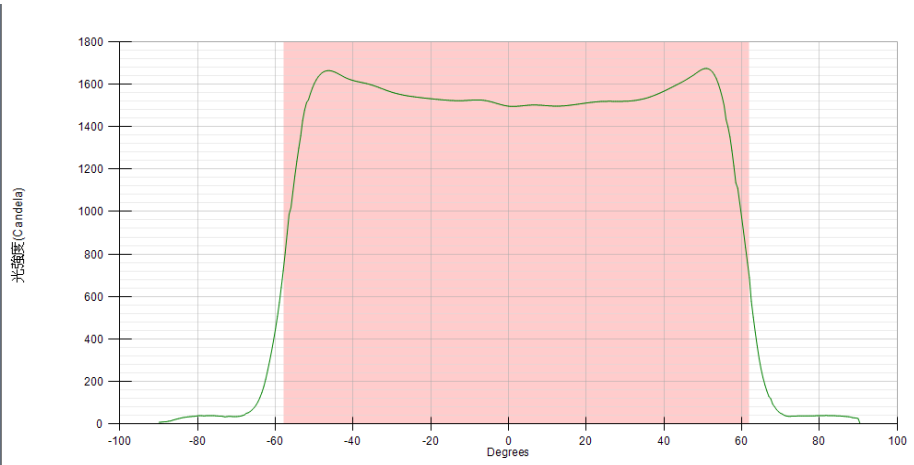

Luminous Intensity Distribution Diagram

GL-BL60-NL-CW-60D / CCT : 5000K

| Height | E Avg. | E Max. | Diameter |
|--------|---------|---------|----------|
| 1.0M | 5942 Lx | 9206 Lx | 115 cm |
| 2.0M | 1337 Lx | 1941 Lx | 231 cm |
| 3.0M | 573 Lx | 812 Lx | 346 cm |
| 4.0M | 317 Lx | 442 Lx | 462 cm |
| 5.0M | 201 Lx | 278 Lx | 577 cm |

Luminous Intensity Distribution Diagram

GL-BL60-NL-WW-120D / CCT : 3000K

| Height | E Avg. | E Max. | Diameter |
|--------|--------|---------|----------|
| 1.0M | 886 Lx | 2062 Lx | 346 cm |
| 2.0M | 203 Lx | 432 Lx | 693 cm |
| 3.0M | 88 Lx | 182 Lx | 1039 cm |
| 4.0M | 49 Lx | 99 Lx | 1386 cm |
| 5.0M | 31 Lx | 63 Lx | 1732 cm |

Luminous Intensity Distribution Diagram

GL-BL60-NL-NW-120D / CCT : 4000K

| Height | E Avg. | E Max. | Diameter |
|--------|--------|---------|----------|
| 1.0M | 939 Lx | 2163 Lx | 346 cm |
| 2.0M | 216 Lx | 462 Lx | 693 cm |
| 3.0M | 93 Lx | 193 Lx | 1039 cm |
| 4.0M | 52 Lx | 106 Lx | 1386 cm |
| 5.0M | 33 Lx | 67 Lx | 1732 cm |

Luminous Intensity Distribution Diagram

GL-BL60-NL-CW-120D / CCT : 5000K

| Height | E Avg. | E Max. | Diameter |
|--------|--------|---------|----------|
| 1.0M | 971 Lx | 2239 Lx | 346 cm |
| 2.0M | 223 Lx | 474 Lx | 693 cm |
| 3.0M | 96 Lx | 200 Lx | 1039 cm |
| 4.0M | 53 Lx | 109 Lx | 1386 cm |
| 5.0M | 34 Lx | 69 Lx | 1732 cm |