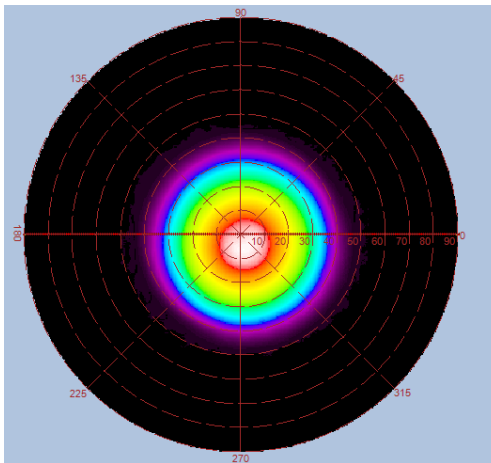

CE FC IP66

Specifications

| Model No. | GL-BL60-DA-NL-WW | GL- BL60-DA -NL-NW | GL- BL60-DA -NL-CW |
|-----------------------|---|--------------------|--------------------|
| Energy Used | 55W | | |
| Rated Life | 30,000 Hours | | |
| Input Voltage | 100-240V AC (Driver with CUL Certificate Support 277V AC for North America only) | | |
| Power Factor (PF) | 0.98 at 120V AC, 0.94 at 240V AC | | |
| CCT (color) | 3000K | 4000K | 5000K |
| Luminous Flux | 4700 lm | 4950 lm | 5150 lm |
| System Efficacy | 85 lm/W | 90 lm/W | 94 lm/W |
| CRI (Typ.) | 97 | | |
| CQS (Typ.) | 96 | 97 | 97 |
| TM-30-15 Rf (Typ.) | 95 | 96 | 96 |
| TM-30-15 Rg (Typ.) | 102 | 102 | 103 |
| Beam Angle | 60° / 120° with lampshade | | |
| Dimension | Adjustable height Ø197 x 192mm ~ Ø197 x 252mm | | |
| IP Rating | IP66 | | |
| Operation Temperature | -40°C ~ +50°C | | |
| Net Weight | 2.1 kg (with driver & lampshade) | | |
| Package | 4 Boxes / Carton | | |

Spectrum

Luminous Intensity Distribution Diagram

GL-BL60-NL-WW-60D / CCT : 3000K

| Height | E Avg. | E Max. | Diameter |
|--------|---------|---------|----------|
| 1.0M | 5450 Lx | 8621 Lx | 115 cm |
| 2.0M | 1222 Lx | 1792 Lx | 231 cm |
| 3.0M | 525 Lx | 745 Lx | 346 cm |
| 4.0M | 290 Lx | 410 Lx | 462 cm |
| 5.0M | 184 Lx | 257 Lx | 577 cm |

Luminous Intensity Distribution Diagram

GL-BL60-NL-NW-60D / CCT : 4000K

| Height | E Avg. | E Max. | Diameter |
|--------|---------|---------|----------|
| 1.0M | 5693 Lx | 9019 Lx | 115 cm |
| 2.0M | 1279 Lx | 1881 Lx | 231 cm |
| 3.0M | 550 Lx | 784 Lx | 346 cm |
| 4.0M | 304 Lx | 430 Lx | 462 cm |
| 5.0M | 193 Lx | 270 Lx | 577 cm |

Luminous Intensity Distribution Diagram

GL-BL60-NL-CW-60D / CCT : 5000K

| Height | E Avg. | E Max. | Diameter |
|--------|---------|---------|----------|
| 1.0M | 5942 Lx | 9206 Lx | 115 cm |
| 2.0M | 1337 Lx | 1941 Lx | 231 cm |
| 3.0M | 573 Lx | 812 Lx | 346 cm |
| 4.0M | 317 Lx | 442 Lx | 462 cm |
| 5.0M | 201 Lx | 278 Lx | 577 cm |