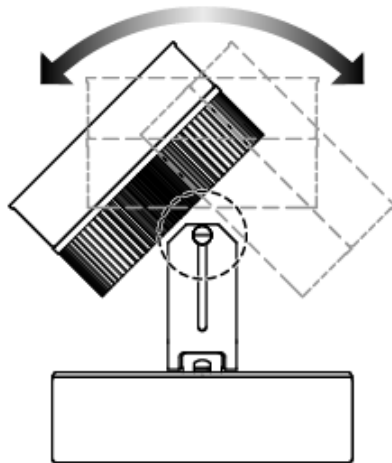

Luminous Intensity Distribution Diagram

GL-BL60-NL-WW-120D / CCT : 3000K

| Height | E Avg. | E Max. | Diameter |
|--------|--------|---------|----------|
| 1.0M | 886 Lx | 2062 Lx | 346 cm |
| 2.0M | 203 Lx | 432 Lx | 693 cm |
| 3.0M | 88 Lx | 182 Lx | 1039 cm |
| 4.0M | 49 Lx | 99 Lx | 1386 cm |
| 5.0M | 31 Lx | 63 Lx | 1732 cm |

Luminous Intensity Distribution Diagram

GL-BL60-NL-NW-120D / CCT : 4000K

| Height | E Avg. | E Max. | Diameter |
|--------|--------|---------|----------|
| 1.0M | 939 Lx | 2163 Lx | 346 cm |
| 2.0M | 216 Lx | 462 Lx | 693 cm |
| 3.0M | 93 Lx | 193 Lx | 1039 cm |
| 4.0M | 52 Lx | 106 Lx | 1386 cm |
| 5.0M | 33 Lx | 67 Lx | 1732 cm |

Luminous Intensity Distribution Diagram

GL-BL60-NL-CW-120D / CCT : 5000K

| Height | E Avg. | E Max. | Diameter |
|--------|--------|---------|----------|
| 1.0M | 971 Lx | 2239 Lx | 346 cm |
| 2.0M | 223 Lx | 474 Lx | 693 cm |
| 3.0M | 96 Lx | 200 Lx | 1039 cm |
| 4.0M | 53 Lx | 109 Lx | 1386 cm |
| 5.0M | 34 Lx | 69 Lx | 1732 cm |

Outline / Dimension

Adjust to desired height.

180 degrees adjustment

360 degrees rotation

GlacialPower LED Driver Inside
GP-HS60P-42CA1

Accessory

Suspension Chain / Pendant Rod / Outdoor Stake

Suspension Chain / Pendant Rod / Outdoor Stake for optional.