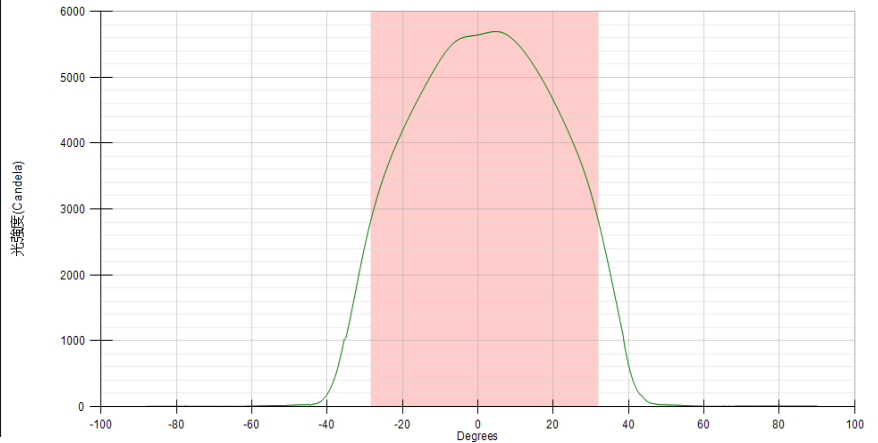

CE FC IP66

Specifications

| Model No. | GL-BL60-DA-NL-WW | GL- BL60-DA -NL-NW | GL- BL60-DA -NL-CW |
|-----------------------|---|--------------------|--------------------|
| Energy Used | 55W | | |
| Rated Life | 30,000 Hours | | |
| Input Voltage | 100-240V AC (Driver with CUL Certificate Support 277V AC for North America only) | | |
| Power Factor (PF) | 0.98 at 120V AC, 0.94 at 240V AC | | |
| CCT (color) | 3000K | 4000K | 5000K |
| Luminous Flux | 4700 lm | 4950 lm | 5150 lm |
| System Efficacy | 85 lm/W | 90 lm/W | 94 lm/W |
| CRI (Typ.) | 97 | | |
| CQS (Typ.) | 96 | 97 | 97 |
| TM-30-15 Rf (Typ.) | 95 | 96 | 96 |
| TM-30-15 Rg (Typ.) | 102 | 102 | 103 |
| Beam Angle | 60° / 120° with lampshade | | |
| Dimension | Adjustable height Ø197 x 192mm ~ Ø197 x 252mm | | |
| IP Rating | IP66 | | |
| Operation Temperature | -40°C ~ +50°C | | |
| Net Weight | 2.1 kg (with driver & lampshade) | | |
| Package | 4 Boxes / Carton | | |

Spectrum

Luminous Intensity Distribution Diagram

GL-BL60-NL-WW-60D / CCT : 3000K

| Height | E Avg. | E Max. | Diameter |
|--------|---------|---------|----------|
| 1.0M | 5450 Lx | 8621 Lx | 115 cm |
| 2.0M | 1222 Lx | 1792 Lx | 231 cm |
| 3.0M | 525 Lx | 745 Lx | 346 cm |
| 4.0M | 290 Lx | 410 Lx | 462 cm |
| 5.0M | 184 Lx | 257 Lx | 577 cm |

Luminous Intensity Distribution Diagram

GL-BL60-NL-NW-60D / CCT : 4000K

| Height | E Avg. | E Max. | Diameter |
|--------|---------|---------|----------|
| 1.0M | 5693 Lx | 9019 Lx | 115 cm |
| 2.0M | 1279 Lx | 1881 Lx | 231 cm |
| 3.0M | 550 Lx | 784 Lx | 346 cm |
| 4.0M | 304 Lx | 430 Lx | 462 cm |
| 5.0M | 193 Lx | 270 Lx | 577 cm |

Luminous Intensity Distribution Diagram

GL-BL60-NL-CW-60D / CCT : 5000K

| Height | E Avg. | E Max. | Diameter |
|--------|---------|---------|----------|
| 1.0M | 5942 Lx | 9206 Lx | 115 cm |
| 2.0M | 1337 Lx | 1941 Lx | 231 cm |
| 3.0M | 573 Lx | 812 Lx | 346 cm |
| 4.0M | 317 Lx | 442 Lx | 462 cm |
| 5.0M | 201 Lx | 278 Lx | 577 cm |