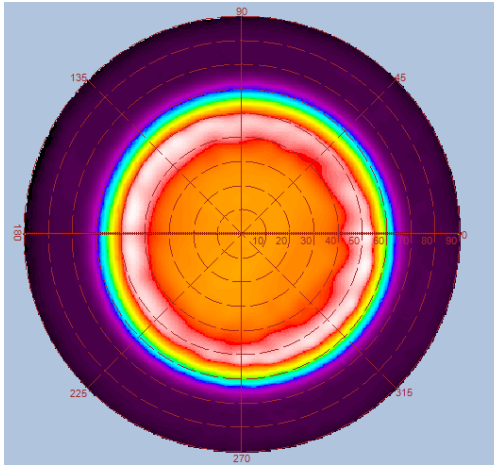

Luminous Intensity Distribution Diagram

GL-BL60-NL-CW-60D / CCT : 5000K

| Height | E Avg. | E Max. | Diameter |
|--------|---------|---------|----------|
| 1.0M | 5942 Lx | 9206 Lx | 115 cm |
| 2.0M | 1337 Lx | 1941 Lx | 231 cm |
| 3.0M | 573 Lx | 812 Lx | 346 cm |
| 4.0M | 317 Lx | 442 Lx | 462 cm |
| 5.0M | 201 Lx | 278 Lx | 577 cm |

Luminous Intensity Distribution Diagram

GL-BL60-NL-WW-120D / CCT : 3000K

| Height | E Avg. | E Max. | Diameter |
|--------|--------|---------|----------|
| 1.0M | 886 Lx | 2062 Lx | 346 cm |
| 2.0M | 203 Lx | 432 Lx | 693 cm |
| 3.0M | 88 Lx | 182 Lx | 1039 cm |
| 4.0M | 49 Lx | 99 Lx | 1386 cm |
| 5.0M | 31 Lx | 63 Lx | 1732 cm |

Luminous Intensity Distribution Diagram

GL-BL60-NL-NW-120D / CCT : 4000K

| Height | E Avg. | E Max. | Diameter |
|--------|--------|---------|----------|
| 1.0M | 939 Lx | 2163 Lx | 346 cm |
| 2.0M | 216 Lx | 462 Lx | 693 cm |
| 3.0M | 93 Lx | 193 Lx | 1039 cm |
| 4.0M | 52 Lx | 106 Lx | 1386 cm |
| 5.0M | 33 Lx | 67 Lx | 1732 cm |

Luminous Intensity Distribution Diagram

GL-BL60-NL-CW-120D / CCT : 5000K

| Height | E Avg. | E Max. | Diameter |
|--------|--------|---------|----------|
| 1.0M | 971 Lx | 2239 Lx | 346 cm |
| 2.0M | 223 Lx | 474 Lx | 693 cm |
| 3.0M | 96 Lx | 200 Lx | 1039 cm |
| 4.0M | 53 Lx | 109 Lx | 1386 cm |
| 5.0M | 34 Lx | 69 Lx | 1732 cm |